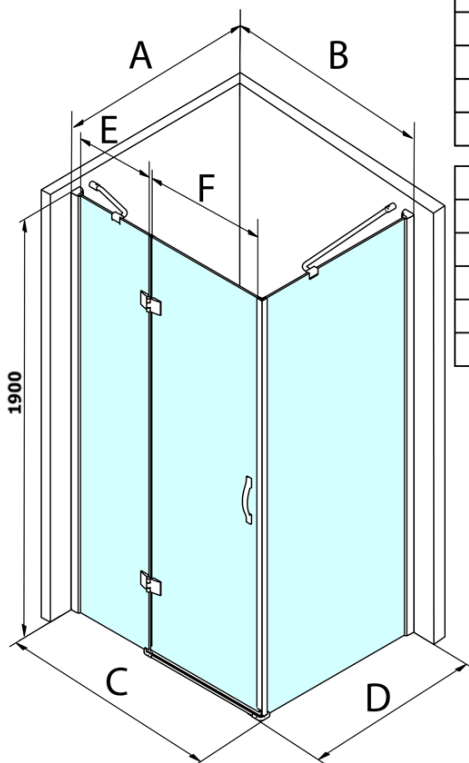

Technical sheet

MODEL	B	C	E	F
GL1190	875-895	880-900	220	600
GL1110	975-995	980-1000	320	600
GL1111	1075-1095	1080-1100	420	600
GL1112	1175-1195	1180-1200	520	600

MODEL	A	D
GL5670	671-691	680-700
GL5680	771-791	780-800
GL5690	871-891	880-900
GL5610	971-991	980-1000
GL5612	1171-1191	1180-1200