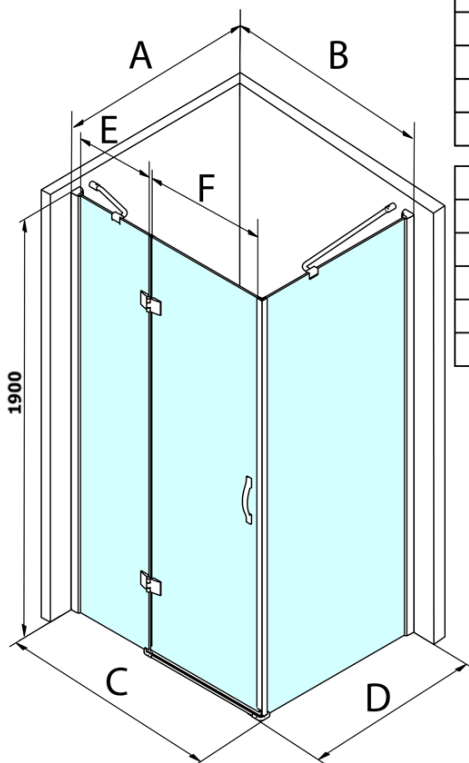

## Size

**Width:** 1100 mm  
**Height:** 1900 mm  
**Depth:** 1000 mm

## Properties

**Profile colour:** Chrome - polished aluminum  
**Shape:** Rectangular shower enclosures  
**Type of opening:** Single pivot door  
**Opening direction:** Versatile  
**Opening width:** 600 mm  
**Glass colour:** TRANSPARENT glass  
**Glass finish:** Coated glass  
**Glass thickness:** 8 mm  
**Properties:** Frameless design  
**Weight / Piece:** 82.5 kg  
**Packaging:** 2 Piece  
**Warranty:** 3 years

## Spare parts

Set of 45° magnetic seals for glass 6/8mm, 1900mm (Order code: NDGL05)

Technical sheet

MODEL	B	C	E	F
GL1190	875-895	880-900	220	600
GL1110	975-995	980-1000	320	600
GL1111	1075-1095	1080-1100	420	600
GL1112	1175-1195	1180-1200	520	600