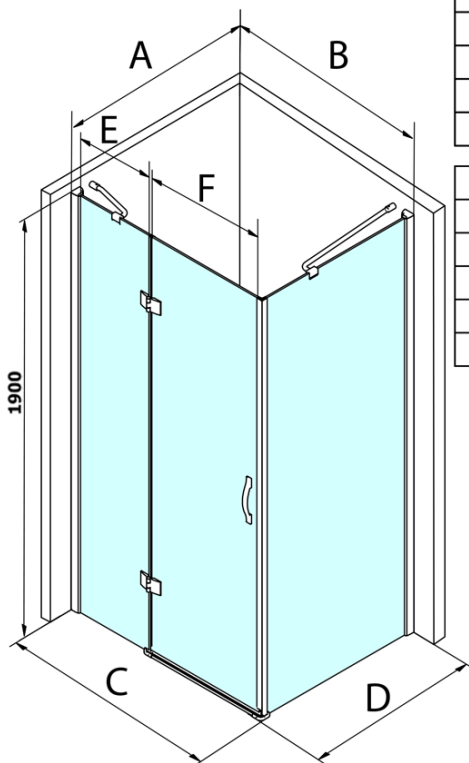

Order code: GL1111GL5610

Basic information

Brand: Gelco
Series: LEGRO

Size

Width: 1100 mm
Height: 1900 mm
Depth: 1000 mm

Properties

Profile colour: Chrome - polished aluminum
Shape: Rectangular shower enclosures
Type of opening: Single pivot door
Opening direction: Versatile
Opening width: 600 mm
Glass colour: TRANSPARENT glass
Glass finish: Coated glass
Glass thickness: 8 mm
Properties: Frameless design
Weight / Piece: 82.5 kg
Packaging: 2 Piece
Warranty: 3 years

Spare parts

LEGRO set of magnetic seals for doors with a fixed wall, 1900mm (Order code: NDGL05)

Technical sheet

MODEL	B	C	E	F
GL1190	875-895	880-900	220	600
GL1110	975-995	980-1000	320	600
GL1111	1075-1095	1080-1100	420	600
GL1112	1175-1195	1180-1200	520	600