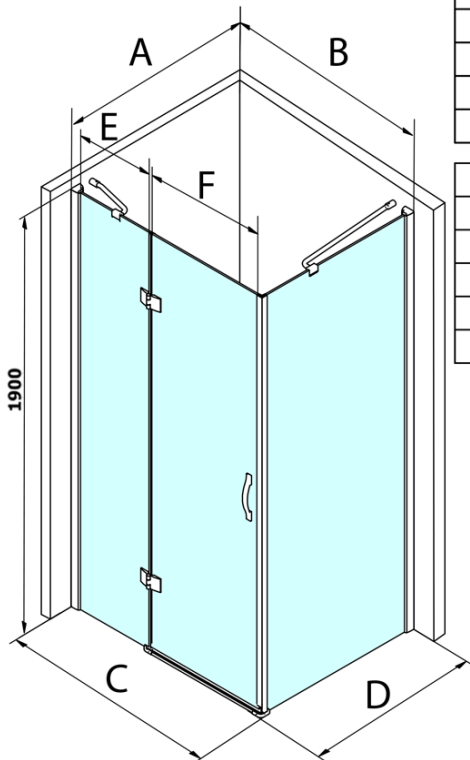

### Size

**Width:** 1100 mm  
**Height:** 1900 mm  
**Depth:** 900 mm

### Properties

**Profile colour:** Chrome - polished aluminum  
**Shape:** Rectangular shower enclosures  
**Type of opening:** Single pivot door  
**Opening direction:** Versatile  
**Opening width:** 600 mm  
**Glass colour:** TRANSPARENT glass  
**Glass finish:** Coated glass  
**Glass thickness:** 8 mm  
**Properties:** Frameless design  
**Weight / Piece:** 76.5 kg  
**Packaging:** 2 Piece  
**Warranty:** 3 years

### Spare parts

Set of 45° magnetic seals for glass 6/8mm, 1900mm (Order code: NDGL05)

Technical sheet

MODEL	B	C	E	F
GL1190	875-895	880-900	220	600
GL1110	975-995	980-1000	320	600
GL1111	1075-1095	1080-1100	420	600
GL1112	1175-1195	1180-1200	520	600