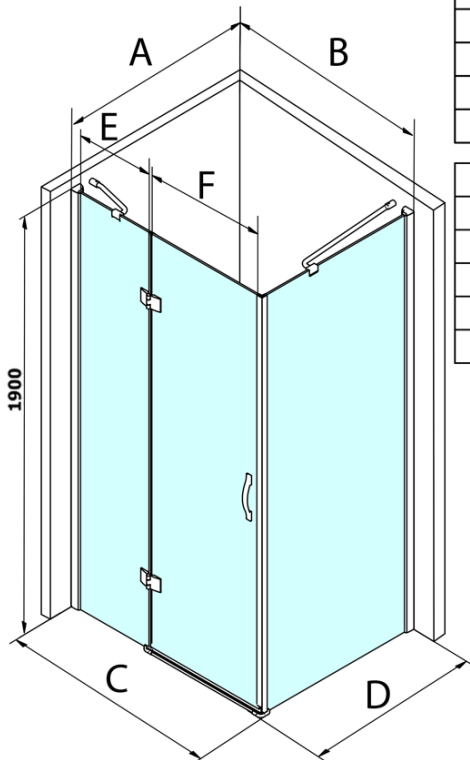

### Size

**Width:** 1100 mm  
**Height:** 1900 mm  
**Depth:** 900 mm

### Properties

**Profile colour:** Chrome - polished aluminum  
**Shape:** Rectangular shower enclosures  
**Type of opening:** Single pivot door  
**Opening direction:** Versatile  
**Opening width:** 600 mm  
**Glass colour:** TRANSPARENT glass  
**Glass finish:** Coated glass  
**Glass thickness:** 8 mm  
**Properties:** Frameless design  
**Weight / Piece:** 76.5 kg  
**Packaging:** 2 Piece  
**Warranty:** 3 years

### Spare parts

LEGRO set of magnetic seals for doors with a fixed wall, 1900mm (Order code: NDGL05)

Technical sheet

MODEL	B	C	E	F
GL1190	875-895	880-900	220	600
GL1110	975-995	980-1000	320	600
GL1111	1075-1095	1080-1100	420	600
GL1112	1175-1195	1180-1200	520	600