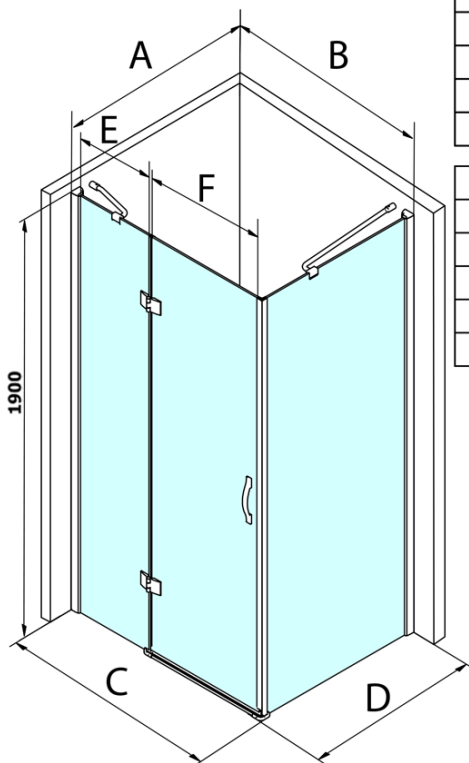

Legro Rectangular screen 1100x800mm L/R variant

Order code: GL1111GL5680

Basic information

Brand: Gelco
Series: LEGRO

Size

Width: 1100 mm
Height: 1900 mm
Depth: 800 mm

Properties

Profile colour: Chrome - polished aluminum
Shape: Rectangular shower enclosures
Type of opening: Single pivot door
Opening direction: Versatile
Opening width: 600 mm
Glass colour: TRANSPARENT glass
Glass finish: Coated glass
Glass thickness: 8 mm
Properties: Frameless design
Weight / Piece: 72.5 kg
Packaging: 2 Piece
Warranty: 3 years

Spare parts

Set of 45° magnetic seals for glass 6/8mm, 1900mm (Order code: NDGL05)

Technical sheet

MODEL	B	C	E	F
GL1190	875-895	880-900	220	600
GL1110	975-995	980-1000	320	600
GL1111	1075-1095	1080-1100	420	600
GL1112	1175-1195	1180-1200	520	600