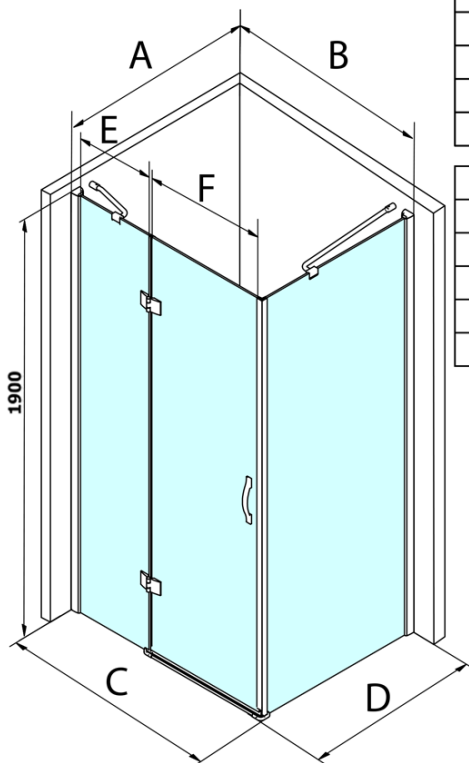

Legro Rectangular screen 1100x800mm L/R variant

Order code: GL1111GL5680

Basic information

Brand: Gelco
Series: LEGRO

Size

Width: 1100 mm
Height: 1900 mm
Depth: 800 mm

Properties

Profile colour: Chrome - polished aluminum
Shape: Rectangular shower enclosures
Type of opening: Single pivot door
Opening direction: Versatile
Opening width: 600 mm
Glass colour: TRANSPARENT glass
Glass finish: Coated glass
Glass thickness: 8 mm
Properties: Frameless design
Weight / Piece: 72.5 kg
Packaging: 2 Piece
Warranty: 3 years

Spare parts

LEGRO set of magnetic seals for doors with a fixed wall, 1900mm (Order code: NDGL05)

Technical sheet

MODEL	B	C	E	F
GL1190	875-895	880-900	220	600
GL1110	975-995	980-1000	320	600
GL1111	1075-1095	1080-1100	420	600
GL1112	1175-1195	1180-1200	520	600