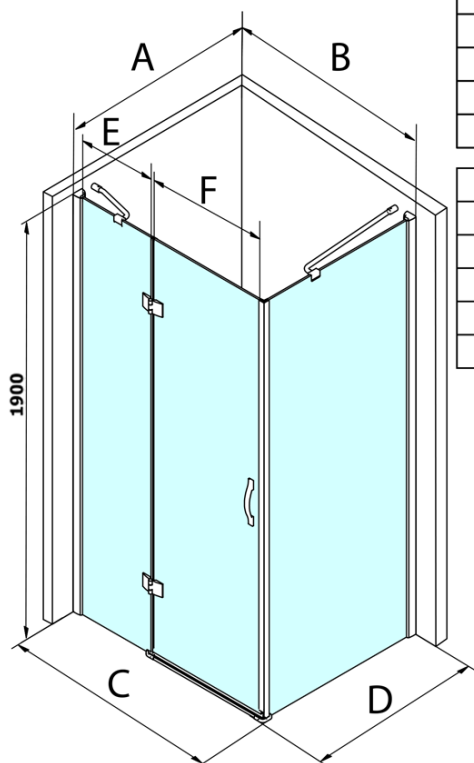

Technical sheet

MODEL	B	C	E	F
GL1190	875-895	880-900	220	600
GL1110	975-995	980-1000	320	600
GL1111	1075-1095	1080-1100	420	600
GL1112	1175-1195	1180-1200	520	600

MODEL	A	D
GL5670	671-691	680-700
GL5680	771-791	780-800
GL5690	871-891	880-900
GL5610	971-991	980-1000
GL5612	1171-1191	1180-1200