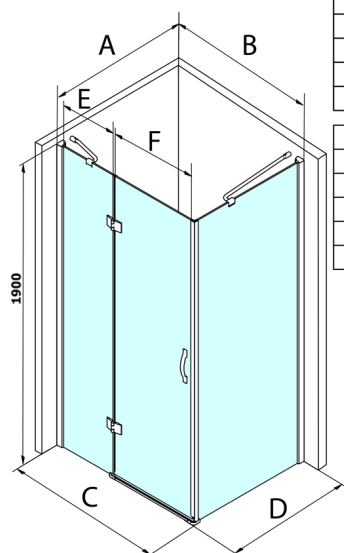

Legro Square screen 1000x1000mm L/R variant

Order code: GL1110GL5610

Size

Width: 1000 mm

Height: 1900 mm

Depth: 1000 mm

Properties

Warranty: 3 years

Technical sheet

MODEL	B	C	E	F
GL1190	875-895	880-900	220	600
GL1110	975-995	980-1000	320	600
GL1111	1075-1095	1080-1100	420	600
GL1112	1175-1195	1180-1200	520	600

MODEL	A	D
GL5670	671-691	680-700
GL5680	771-791	780-800
GL5690	871-891	880-900
GL5610	971-991	980-1000
GL5612	1171-1191	1180-1200