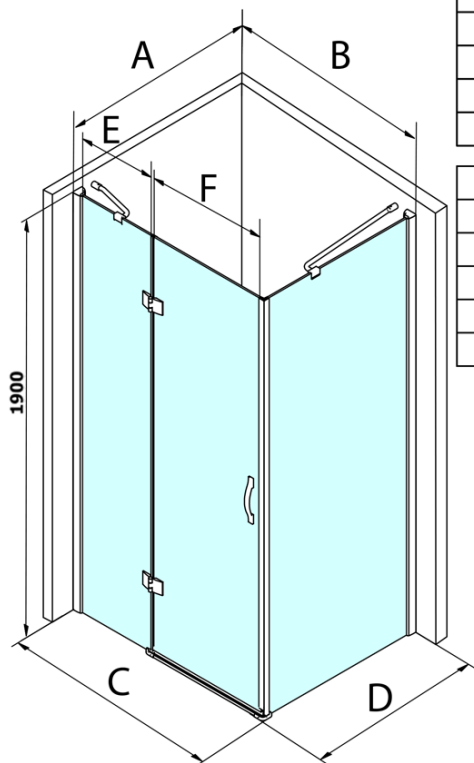

Technical sheet

MODEL	B	C	E	F
GL1190	875-895	880-900	220	600
GL1110	975-995	980-1000	320	600
GL1111	1075-1095	1080-1100	420	600
GL1112	1175-1195	1180-1200	520	600

MODEL	A	D
GL5670	671-691	680-700
GL5680	771-791	780-800
GL5690	871-891	880-900
GL5610	971-991	980-1000
GL5612	1171-1191	1180-1200