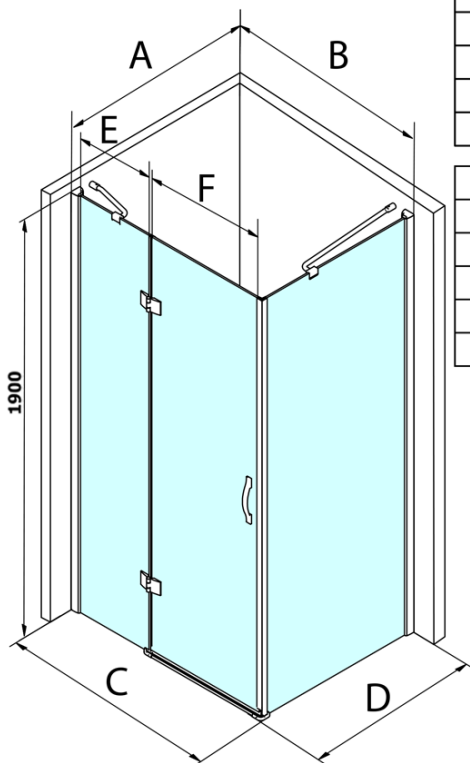

### Size

**Width:** 900 mm  
**Height:** 1900 mm  
**Depth:** 1000 mm

### Properties

**Profile colour:** Chrome - polished aluminum  
**Shape:** Rectangular shower enclosures  
**Type of opening:** Single pivot door  
**Opening direction:** Versatile  
**Opening width:** 600 mm  
**Glass colour:** TRANSPARENT glass  
**Glass finish:** Coated glass  
**Glass thickness:** 8 mm  
**Properties:** Frameless design  
**Weight / Piece:** 74.5 kg  
**Packaging:** 2 Piece  
**Warranty:** 3 years

### Spare parts

Set of vertical seals between glass 8mm (Order code: NDGL03)

Set of 45° magnetic seals for glass 6/8mm, 1900mm (Order code: NDGL05)

Technical sheet

MODEL	B	C	E	F
GL1190	875-895	880-900	220	600
GL1110	975-995	980-1000	320	600
GL1111	1075-1095	1080-1100	420	600
GL1112	1175-1195	1180-1200	520	600