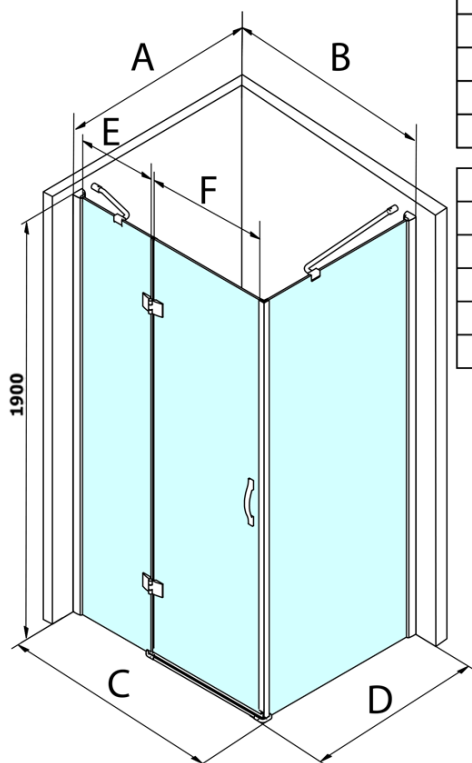

Legro Rectangular screen 900x1000mm L/R variant

Order code: GL1190GL5610

Basic information

Brand: Gelco
Series: LEGRO

Size

Width: 900 mm
Height: 1900 mm
Depth: 1000 mm

Properties

Profile colour: Chrome - polished aluminum
Shape: Rectangular shower enclosures
Type of opening: Single pivot door
Opening direction: Versatile
Opening width: 600 mm
Glass colour: TRANSPARENT glass
Glass finish: Coated glass
Glass thickness: 8 mm
Properties: Frameless design
Weight / Piece: 74.5 kg
Packaging: 2 Piece
Warranty: 3 years

Spare parts

LEGRO set of vertical seals for 8mm glass, 1900mm (Order code: NDGL03)

LEGRO set of magnetic seals for doors with a fixed wall, 1900mm (Order code: NDGL05)

Technical sheet

MODEL	B	C	E	F
GL1190	875-895	880-900	220	600
GL1110	975-995	980-1000	320	600
GL1111	1075-1095	1080-1100	420	600
GL1112	1175-1195	1180-1200	520	600