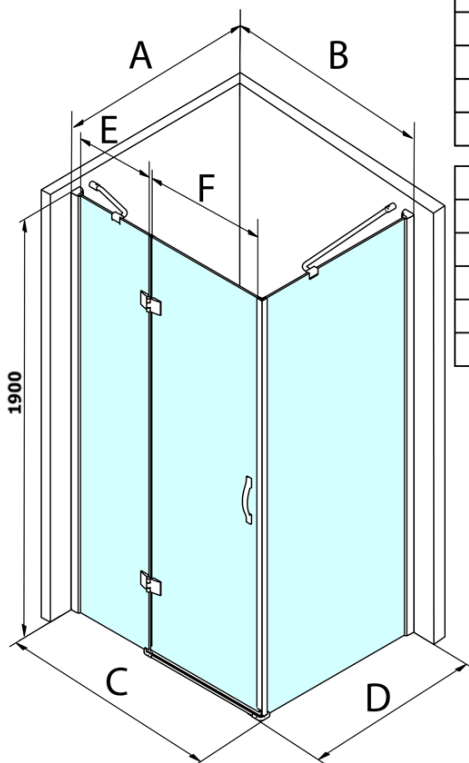

Order code: GL1190GL5610

Basic information

Brand: Gelco
Series: LEGRO

Size

Width: 900 mm
Height: 1900 mm
Depth: 1000 mm

Properties

Profile colour: Chrome - polished aluminum
Shape: Rectangular shower enclosures
Type of opening: Single pivot door
Opening direction: Versatile
Opening width: 600 mm
Glass colour: TRANSPARENT glass
Glass finish: Coated glass
Glass thickness: 8 mm
Properties: Frameless design
Weight / Piece: 74.5 kg
Packaging: 2 Piece
Warranty: 3 years

Spare parts

Set of vertical seals between glass 8mm (Order code: NDGL03)

LEGRO set of magnetic seals for doors with a fixed wall, 1900mm (Order code: NDGL05)

Technical sheet

| MODEL | B | C | E | F |
|--------|-----------|-----------|-----|-----|
| GL1190 | 875-895 | 880-900 | 220 | 600 |
| GL1110 | 975-995 | 980-1000 | 320 | 600 |
| GL1111 | 1075-1095 | 1080-1100 | 420 | 600 |
| GL1112 | 1175-1195 | 1180-1200 | 520 | 600 |