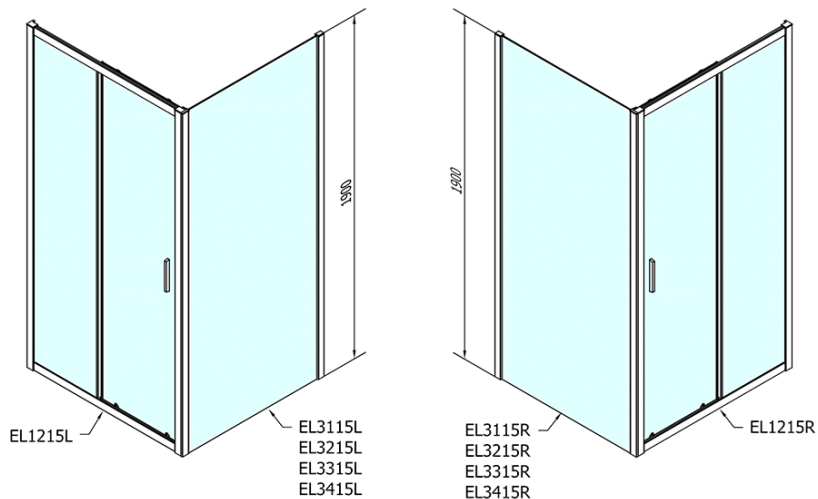

Order code: EL1215EL3315

Basic information

Brand: Polysan

Series: EASY

Size

Width: 1200 mm

Height: 1900 mm

Depth: 900 mm

Properties

Profile colour: Chrome - polished aluminum

Shape: Rectangular shower enclosures

Type of opening: Sliding door

Opening direction: Versatile

Opening width: 480 mm

Glass colour: TRANSPARENT glass

Glass thickness: 6 mm

Properties: Framed design

Weight / Piece: 64.5 kg

Packaging: 2 Piece

Warranty: 2 years

Technical sheet

	B
EL1215-EL3115	680-700
EL1215-EL3215	780-800
EL1215-EL3315	880-900
EL1215-EL3415	980-1000