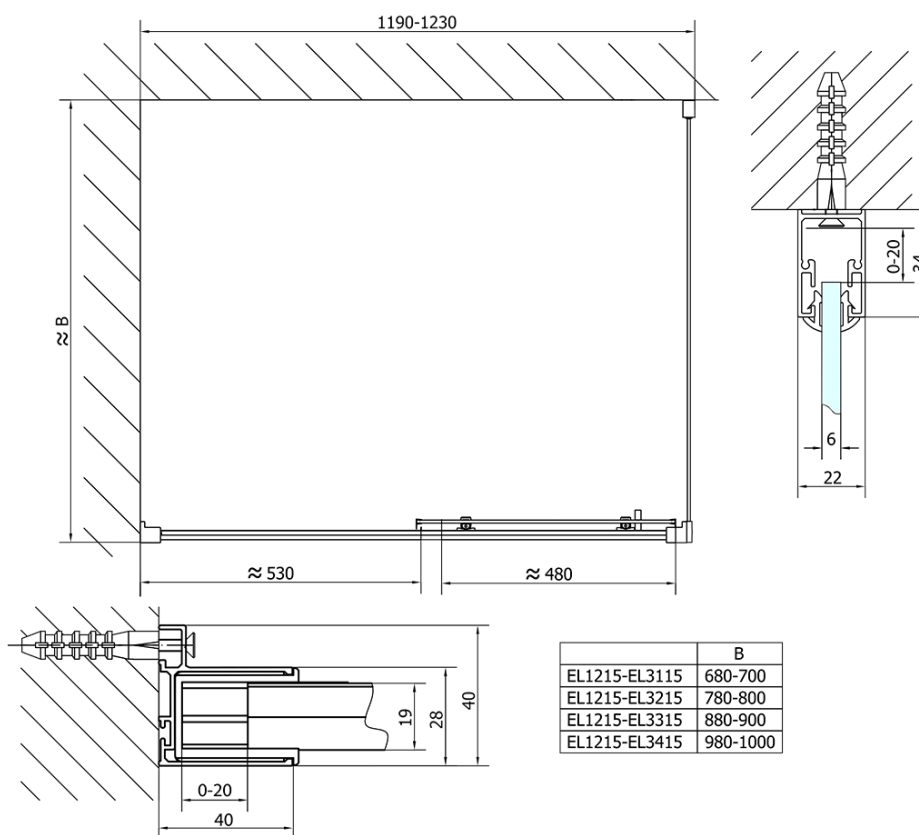

Order code: EL1215EL3315

Basic information

Brand: Polysan

Series: EASY

Size

Width: 1200 mm

Height: 1900 mm

Depth: 900 mm

Properties

Profile colour: Chrome - polished aluminum

Shape: Rectangular shower enclosures

Type of opening: Sliding door

Opening direction: Versatile

Opening width: 480 mm

Glass colour: TRANSPARENT glass

Glass thickness: 6 mm

Properties: Framed design

Weight / Piece: 64.5 kg

Packaging: 2 Piece

Warranty: 2 years

Technical sheet

	B
EL1215-EL3115	680-700
EL1215-EL3215	780-800
EL1215-EL3315	880-900
EL1215-EL3415	980-1000