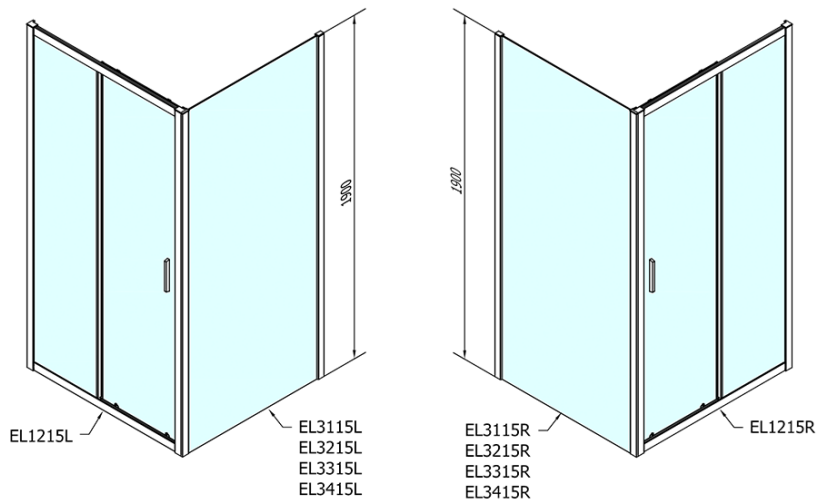

Order code: EL1215EL3315

Basic information

Brand: Polysan

Series: EASY

Size

Width: 1200 mm

Height: 1900 mm

Depth: 900 mm

Properties

Profile colour: Chrome - polished aluminum

Shape: Rectangular shower enclosures

Type of opening: Sliding door

Opening direction: Versatile

Opening width: 480 mm

Glass colour: TRANSPARENT glass

Glass thickness: 6 mm

Properties: Framed design

Weight / Piece: 64.5 kg

Packaging: 2 Piece

Warranty: 2 years

Technical sheet

	B
EL1215-EL3115	680-700
EL1215-EL3215	780-800
EL1215-EL3315	880-900
EL1215-EL3415	980-1000