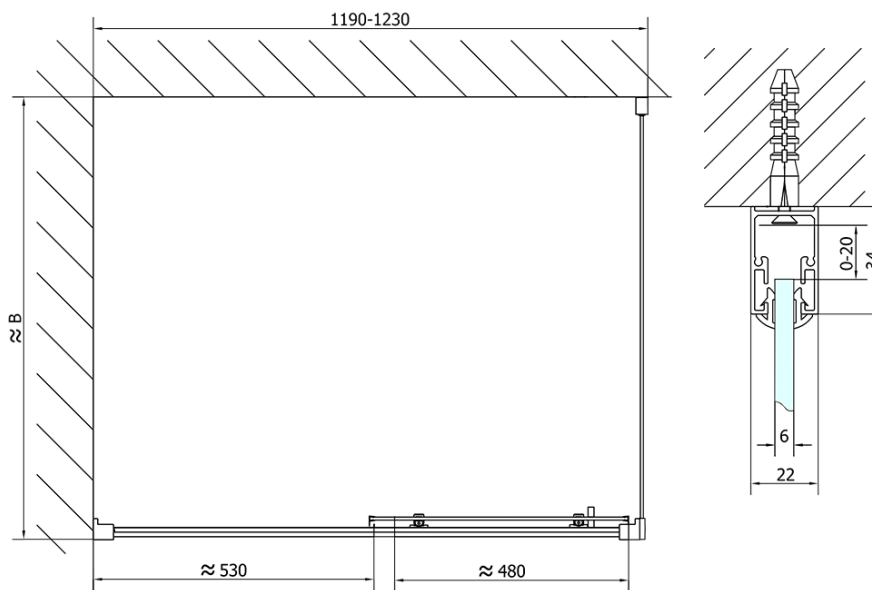

Order code: EL1215EL3315

Basic information

Brand: Polysan

Series: EASY

Size

Width: 1200 mm

Height: 1900 mm

Depth: 900 mm

Properties

Profile colour: Chrome - polished aluminum

Shape: Rectangular shower enclosures

Type of opening: Sliding door

Opening direction: Versatile

Opening width: 480 mm

Glass colour: TRANSPARENT glass

Glass thickness: 6 mm

Properties: Framed design

Weight / Piece: 64.5 kg

Packaging: 2 Piece

Warranty: 2 years

Technical sheet

	B
EL1215-EL3115	680-700
EL1215-EL3215	780-800
EL1215-EL3315	880-900
EL1215-EL3415	980-1000