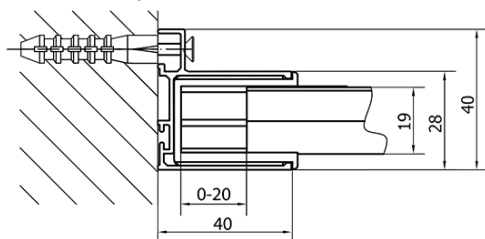

Properties

Profile colour: Chrome - polished aluminum

Shape: Rectangular shower enclosures

Type of opening: Sliding door

Opening direction: Versatile

Opening width: 480 mm

Glass colour: TRANSPARENT glass

Glass thickness: 6 mm

Properties: Framed design

Weight / Piece: 64.5 kg

Packaging: 2 Piece

Warranty: 2 years

Technical sheet

	B
EL1215-EL3115	680-700
EL1215-EL3215	780-800
EL1215-EL3315	880-900
EL1215-EL3415	980-1000