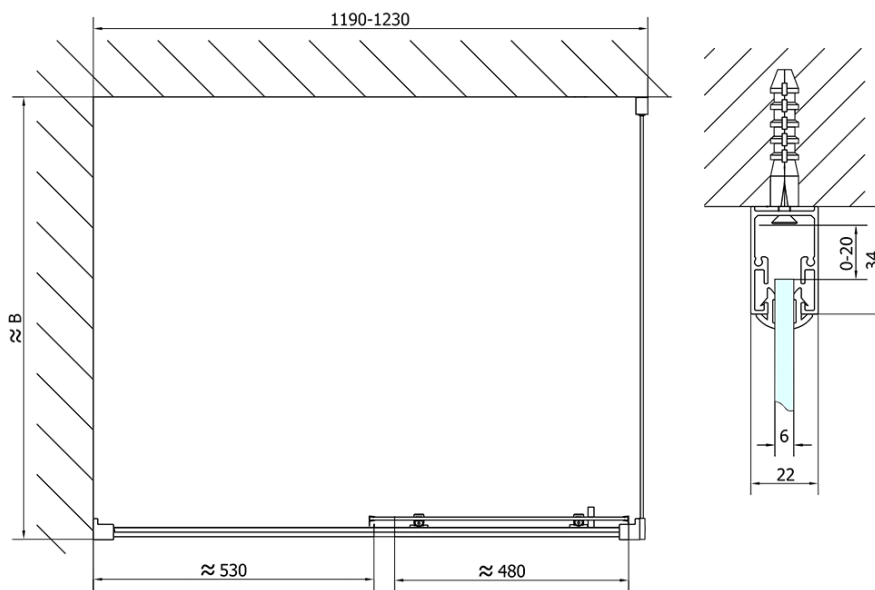

Order code: EL1215EL3315

Basic information

Brand: Polysan

Series: EASY

Size

Width: 1200 mm

Height: 1900 mm

Depth: 900 mm

Properties

Profile colour: Chrome - polished aluminum

Shape: Rectangular shower enclosures

Type of opening: Sliding door

Opening direction: Versatile

Opening width: 480 mm

Glass colour: TRANSPARENT glass

Glass thickness: 6 mm

Properties: Framed design

Weight / Piece: 64.5 kg

Packaging: 2 Piece

Warranty: 2 years

Technical sheet

	B
EL1215-EL3115	680-700
EL1215-EL3215	780-800
EL1215-EL3315	880-900
EL1215-EL3415	980-1000