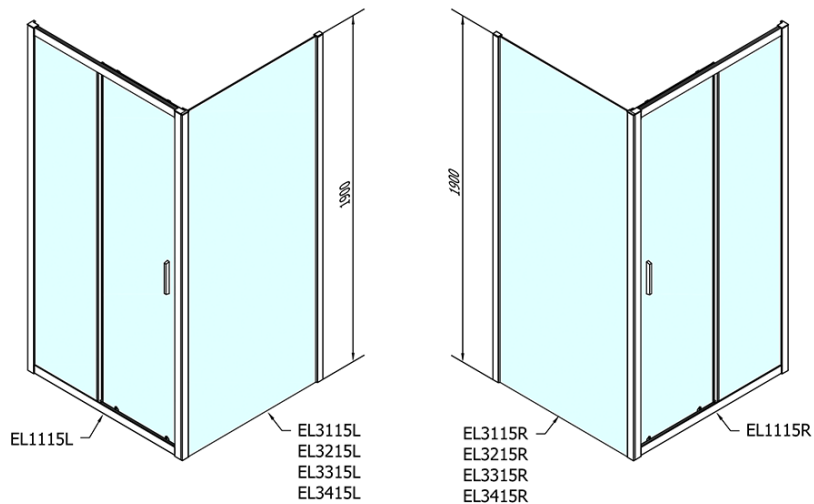

Order code: EL1115EL3315

Basic information

Brand: Polysan
Series: EASY

Size

Width: 1100 mm
Height: 1900 mm
Depth: 900 mm

Properties

Profile colour: Chrome - polished aluminum
Shape: Rectangular shower enclosures
Type of opening: Sliding door
Opening direction: Versatile
Opening width: 430 mm
Glass colour: TRANSPARENT glass
Glass thickness: 6 mm
Properties: Framed design
Weight / Piece: 61.5 kg
Packaging: 2 Piece
Warranty: 2 years

Technical sheet

EL1115L
 EL3115L
 EL3215L
 EL3315L
 EL3415L

EL3115R
 EL3215R
 EL3315R
 EL3415R

	B
EL1115-EL3115	680-700
EL1115-EL3215	780-800
EL1115-EL3315	880-900
EL1115-EL3415	980-1000