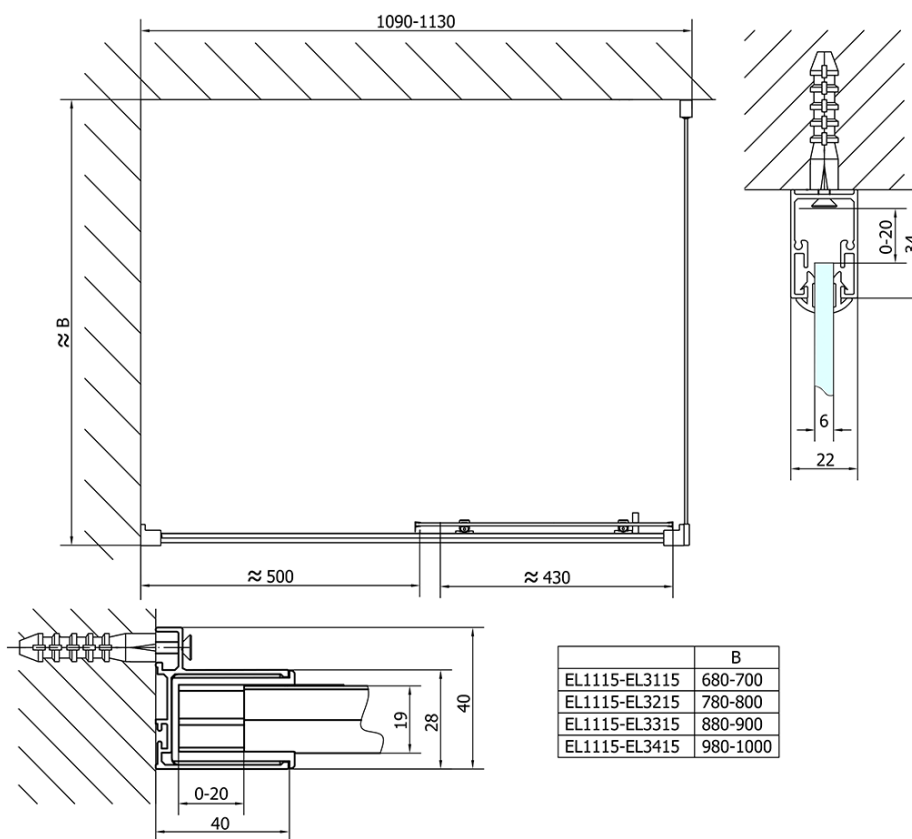

Order code: EL1115EL3315

Basic information

Brand: Polysan
Series: EASY

Size

Width: 1100 mm
Height: 1900 mm
Depth: 900 mm

Properties

Profile colour: Chrome - polished aluminum
Shape: Rectangular shower enclosures
Type of opening: Sliding door
Opening direction: Versatile
Opening width: 430 mm
Glass colour: TRANSPARENT glass
Glass thickness: 6 mm
Properties: Framed design
Weight / Piece: 61.5 kg
Packaging: 2 Piece
Warranty: 2 years

Technical sheet

EL1115L
 EL3115L
 EL3215L
 EL3315L
 EL3415L

EL3115R
 EL3215R
 EL3315R
 EL3415R

	B
EL1115-EL3115	680-700
EL1115-EL3215	780-800
EL1115-EL3315	880-900
EL1115-EL3415	980-1000