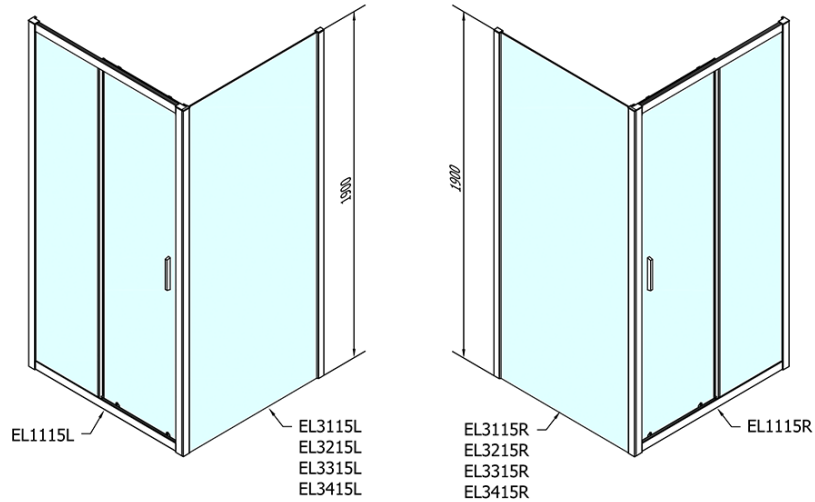

Technical sheet

	B
EL1115-EL3115	680-700
EL1115-EL3215	780-800
EL1115-EL3315	880-900
EL1115-EL3415	980-1000