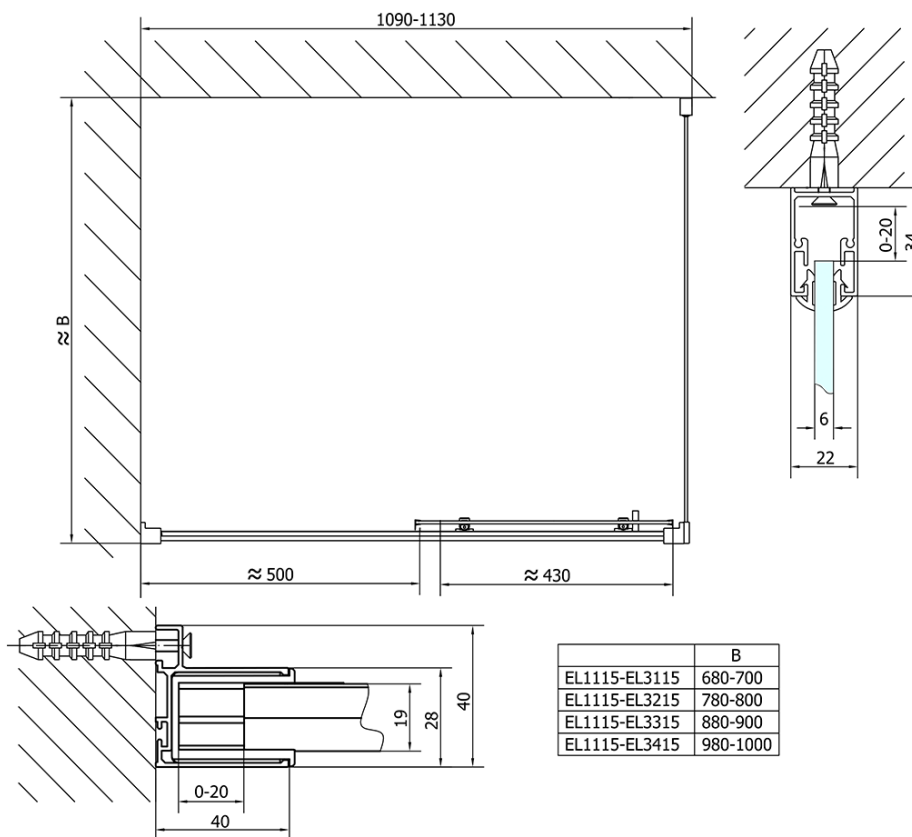

## Size

**Width:** 1100 mm  
**Height:** 1900 mm  
**Depth:** 900 mm

## Properties

**Profile colour:** Chrome - polished aluminum  
**Shape:** Rectangular shower enclosures  
**Type of opening:** Sliding door  
**Opening direction:** Versatile  
**Opening width:** 430 mm  
**Glass colour:** TRANSPARENT glass  
**Glass thickness:** 6 mm  
**Properties:** Framed design  
**Weight / Piece:** 61.5 kg  
**Packaging:** 2 Piece  
**Warranty:** 2 years

Technical sheet

	B
EL1115-EL3115	680-700
EL1115-EL3215	780-800
EL1115-EL3315	880-900
EL1115-EL3415	980-1000