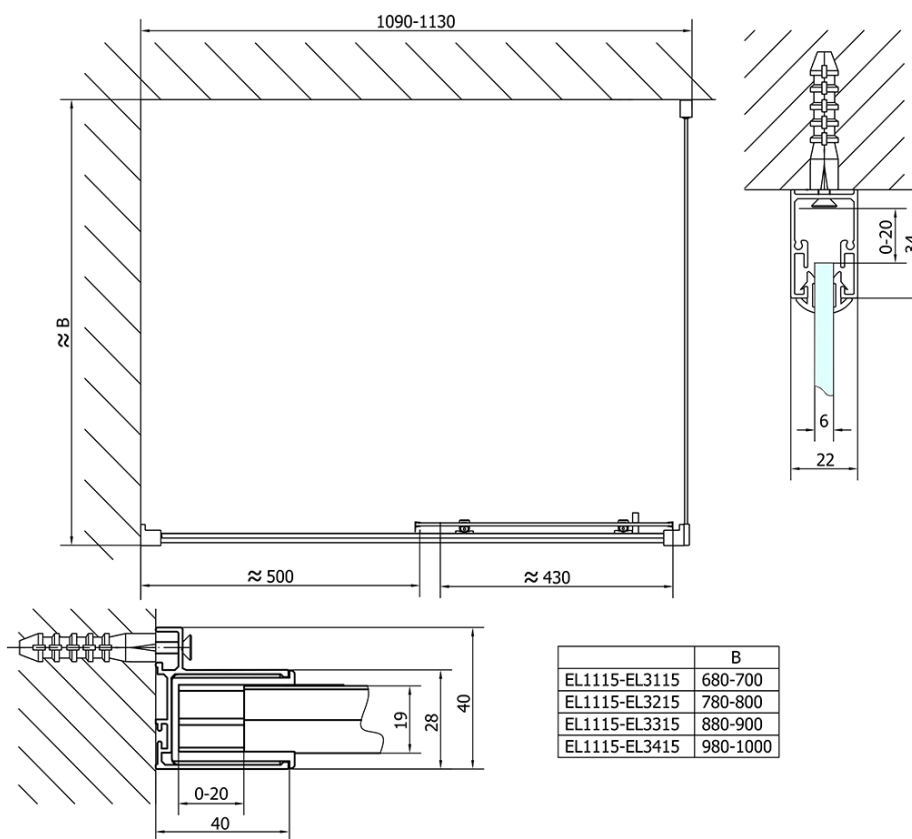

Order code: EL1115EL3315

Basic information

Brand: Polysan
Series: EASY

Size

Width: 1100 mm
Height: 1900 mm
Depth: 900 mm

Properties

Profile colour: Chrome - polished aluminum
Shape: Rectangular shower enclosures
Type of opening: Sliding door
Opening direction: Versatile
Opening width: 430 mm
Glass colour: TRANSPARENT glass
Glass thickness: 6 mm
Properties: Framed design
Weight / Piece: 61.5 kg
Packaging: 2 Piece
Warranty: 2 years

Technical sheet

EL1115L
EL3115L
EL3215L
EL3315L
EL3415L

EL1115R
EL3115R
EL3215R
EL3315R
EL3415R

	B
EL1115-EL3115	680-700
EL1115-EL3215	780-800
EL1115-EL3315	880-900
EL1115-EL3415	980-1000