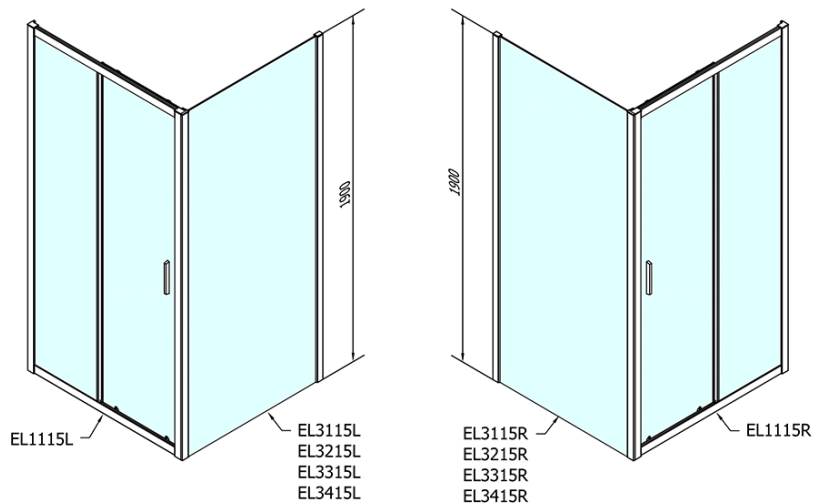

Order code: EL1115EL3315

Basic information

Brand: Polysan
Series: EASY

Size

Width: 1100 mm
Height: 1900 mm
Depth: 900 mm

Properties

Profile colour: Chrome - polished aluminum
Shape: Rectangular shower enclosures
Type of opening: Sliding door
Opening direction: Versatile
Opening width: 430 mm
Glass colour: TRANSPARENT glass
Glass thickness: 6 mm
Properties: Framed design
Weight / Piece: 61.5 kg
Packaging: 2 Piece
Warranty: 2 years

Technical sheet

EL1115L
EL3115L
EL3215L
EL3315L
EL3415L

EL1115R
EL3115R
EL3215R
EL3315R
EL3415R

	B
EL1115-EL3115	680-700
EL1115-EL3215	780-800
EL1115-EL3315	880-900
EL1115-EL3415	980-1000