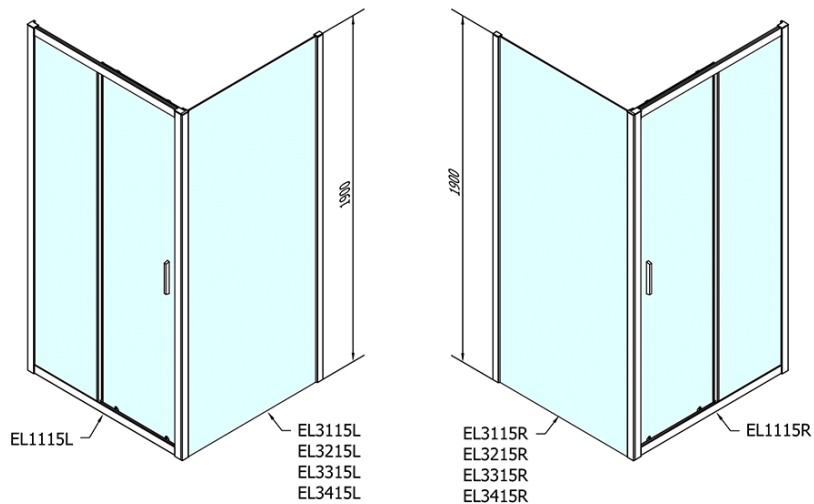

Order code: EL1115EL3315

Basic information

Brand: Polysan
Series: EASY

Size

Width: 1100 mm
Height: 1900 mm
Depth: 900 mm

Properties

Profile colour: Chrome - polished aluminum
Shape: Rectangular shower enclosures
Type of opening: Sliding door
Opening direction: Versatile
Opening width: 430 mm
Glass colour: TRANSPARENT glass
Glass thickness: 6 mm
Properties: Framed design
Weight / Piece: 61.5 kg
Packaging: 2 Piece
Warranty: 2 years

Technical sheet

	B
EL1115-EL3115	680-700
EL1115-EL3215	780-800
EL1115-EL3315	880-900
EL1115-EL3415	980-1000