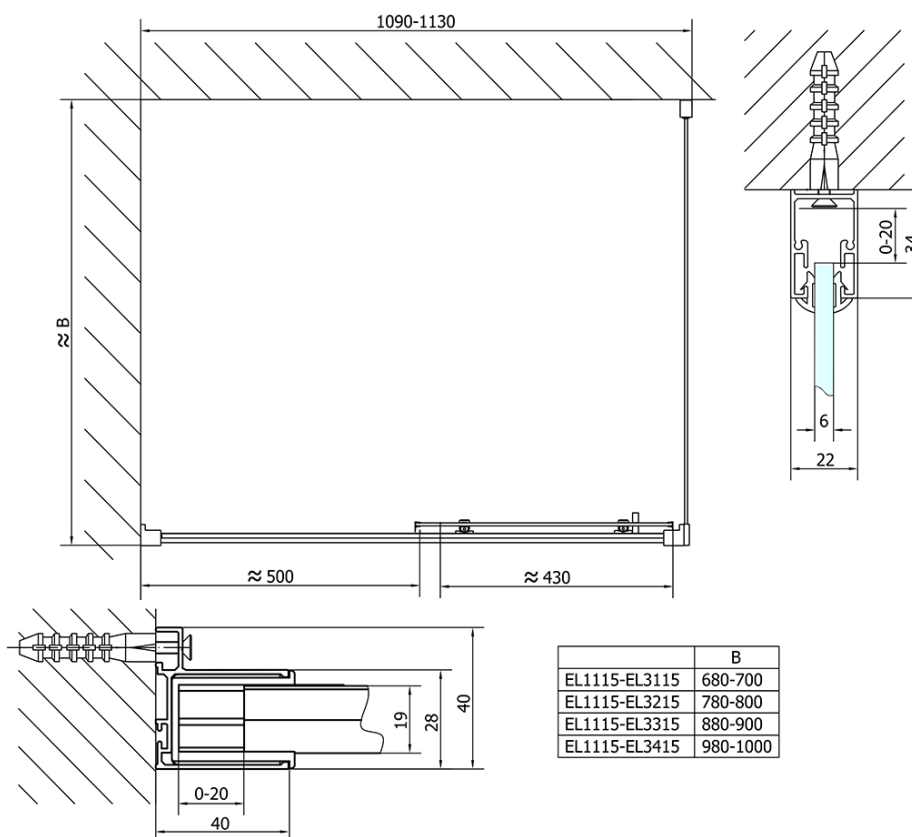

Order code: EL1115EL3315

Basic information

Brand: Polysan
Series: EASY

Size

Width: 1100 mm
Height: 1900 mm
Depth: 900 mm

Properties

Profile colour: Chrome - polished aluminum
Shape: Rectangular shower enclosures
Type of opening: Sliding door
Opening direction: Versatile
Opening width: 430 mm
Glass colour: TRANSPARENT glass
Glass thickness: 6 mm
Properties: Framed design
Weight / Piece: 61.5 kg
Packaging: 2 Piece
Warranty: 2 years

Technical sheet

	B
EL1115-EL3115	680-700
EL1115-EL3215	780-800
EL1115-EL3315	880-900
EL1115-EL3415	980-1000