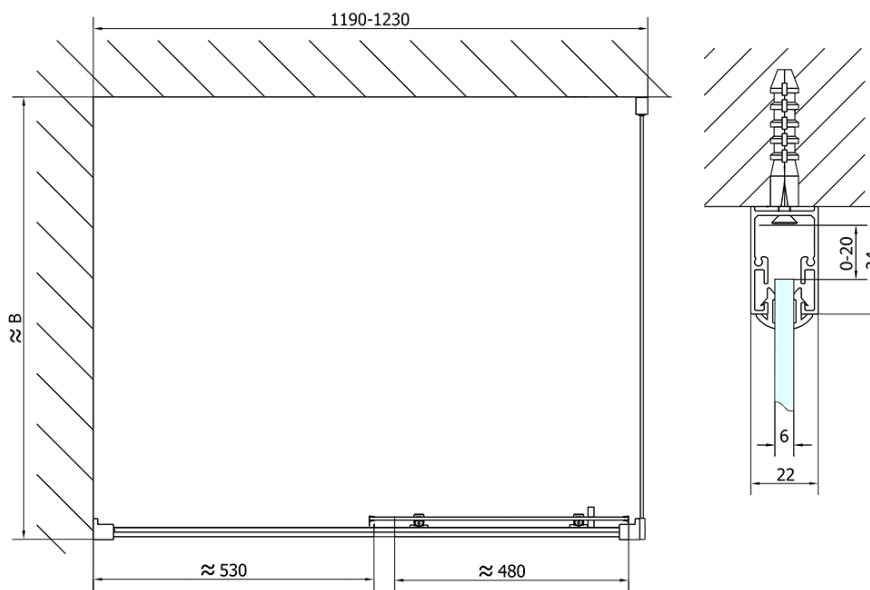

## Size

**Width:** 1200 mm  
**Height:** 1900 mm  
**Depth:** 800 mm

## Properties

**Profile colour:** Chrome - polished aluminum  
**Shape:** Rectangular shower enclosures  
**Type of opening:** Sliding door  
**Opening direction:** Versatile  
**Opening width:** 480 mm  
**Glass colour:** TRANSPARENT glass  
**Glass thickness:** 6 mm  
**Properties:** Framed design  
**Weight / Piece:** 61.5 kg  
**Packaging:** 2 Piece  
**Warranty:** 2 years

Technical sheet

	B
EL1215-EL3115	680-700
EL1215-EL3215	780-800
EL1215-EL3315	880-900
EL1215-EL3415	980-1000