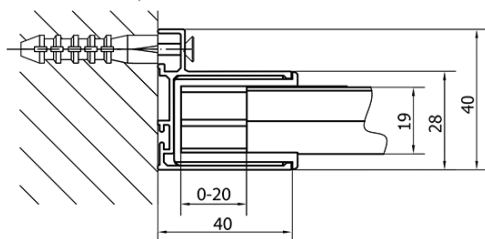

## Size

**Width:** 1200 mm  
**Height:** 1900 mm  
**Depth:** 800 mm

## Properties

**Profile colour:** Chrome - polished aluminum  
**Shape:** Rectangular shower enclosures  
**Type of opening:** Sliding door  
**Opening direction:** Versatile  
**Opening width:** 480 mm  
**Glass colour:** TRANSPARENT glass  
**Glass thickness:** 6 mm  
**Properties:** Framed design  
**Weight / Piece:** 61.5 kg  
**Packaging:** 2 Piece  
**Warranty:** 2 years

Technical sheet

	B
EL1215-EL3115	680-700
EL1215-EL3215	780-800
EL1215-EL3315	880-900
EL1215-EL3415	980-1000