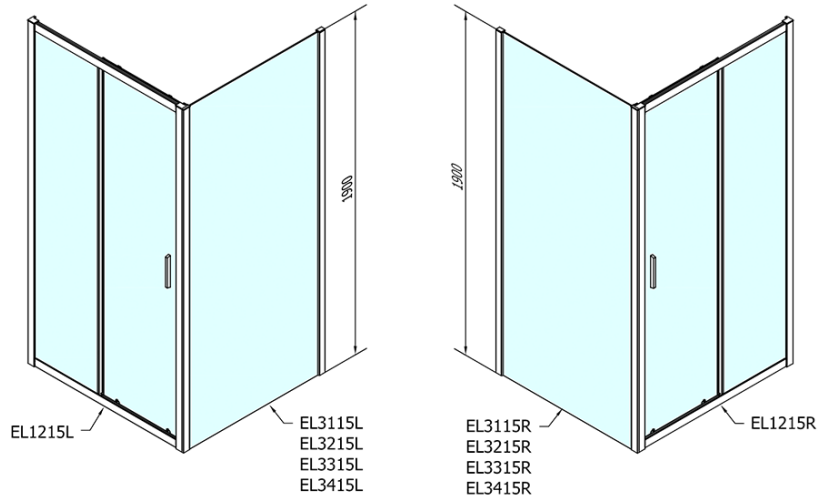

Order code: EL1215EL3215

Basic information

Brand: Polysan
Series: EASY

Size

Width: 1200 mm
Height: 1900 mm
Depth: 800 mm

Properties

Profile colour: Chrome - polished aluminum
Shape: Rectangular shower enclosures
Type of opening: Sliding door
Opening direction: Versatile
Opening width: 480 mm
Glass colour: TRANSPARENT glass
Glass thickness: 6 mm
Properties: Framed design
Weight / Piece: 61.5 kg
Packaging: 2 Piece
Warranty: 2 years

Technical sheet

	B
EL1215-EL3115	680-700
EL1215-EL3215	780-800
EL1215-EL3315	880-900
EL1215-EL3415	980-1000