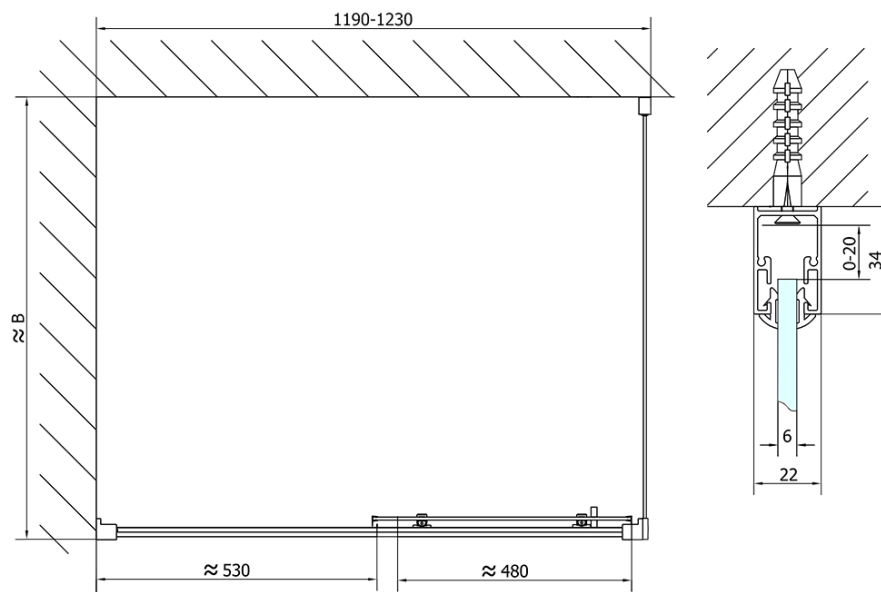

Order code: EL1215EL3215

Basic information

Brand: Polysan
Series: EASY

Size

Width: 1200 mm
Height: 1900 mm
Depth: 800 mm

Properties

Profile colour: Chrome - polished aluminum
Shape: Rectangular shower enclosures
Type of opening: Sliding door
Opening direction: Versatile
Opening width: 480 mm
Glass colour: TRANSPARENT glass
Glass thickness: 6 mm
Properties: Framed design
Weight / Piece: 61.5 kg
Packaging: 2 Piece
Warranty: 2 years

Technical sheet

	B
EL1215-EL3115	680-700
EL1215-EL3215	780-800
EL1215-EL3315	880-900
EL1215-EL3415	980-1000