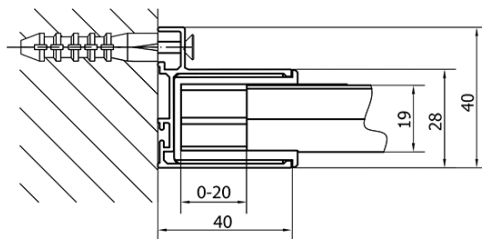

Order code: EL1215EL3215

Basic information

Brand: Polysan
Series: EASY

Size

Width: 1200 mm
Height: 1900 mm
Depth: 800 mm

Properties

Profile colour: Chrome - polished aluminum
Shape: Rectangular shower enclosures
Type of opening: Sliding door
Opening direction: Versatile
Opening width: 480 mm
Glass colour: TRANSPARENT glass
Glass thickness: 6 mm
Properties: Framed design
Weight / Piece: 61.5 kg
Packaging: 2 Piece
Warranty: 2 years

Technical sheet

	B
EL1215-EL3115	680-700
EL1215-EL3215	780-800
EL1215-EL3315	880-900
EL1215-EL3415	980-1000