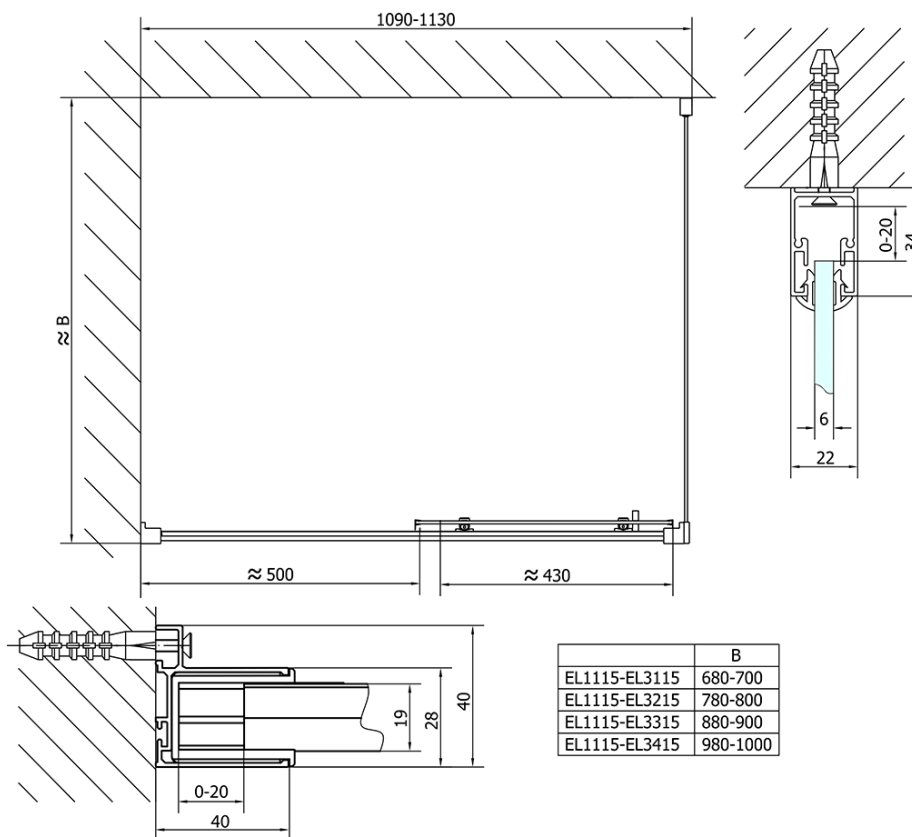

Order code: EL1115EL3215

Basic information

Brand: Polysan
Series: EASY

Size

Width: 1100 mm
Height: 1900 mm
Depth: 800 mm

Properties

Profile colour: Chrome - polished aluminum
Shape: Rectangular shower enclosures
Type of opening: Sliding door
Opening direction: Versatile
Opening width: 430 mm
Glass colour: TRANSPARENT glass
Glass thickness: 6 mm
Properties: Framed design
Weight / Piece: 58.5 kg
Packaging: 2 Piece
Warranty: 2 years

Technical sheet

	B
EL1115-EL3115	680-700
EL1115-EL3215	780-800
EL1115-EL3315	880-900
EL1115-EL3415	980-1000