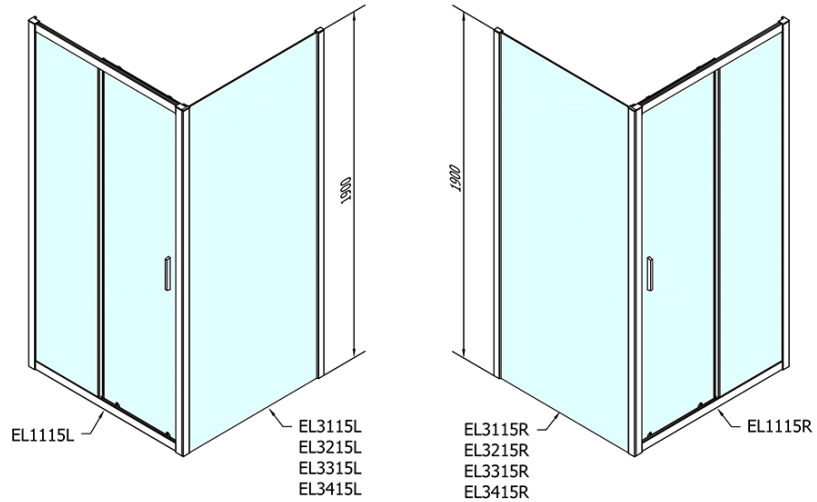

Order code: EL1115EL3215

Basic information

Brand: Polysan
Series: EASY

Size

Width: 1100 mm
Height: 1900 mm
Depth: 800 mm

Properties

Profile colour: Chrome - polished aluminum
Shape: Rectangular shower enclosures
Type of opening: Sliding door
Opening direction: Versatile
Opening width: 430 mm
Glass colour: TRANSPARENT glass
Glass thickness: 6 mm
Properties: Framed design
Weight / Piece: 58.5 kg
Packaging: 2 Piece
Warranty: 2 years

Technical sheet

	B
EL1115-EL3115	680-700
EL1115-EL3215	780-800
EL1115-EL3315	880-900
EL1115-EL3415	980-1000