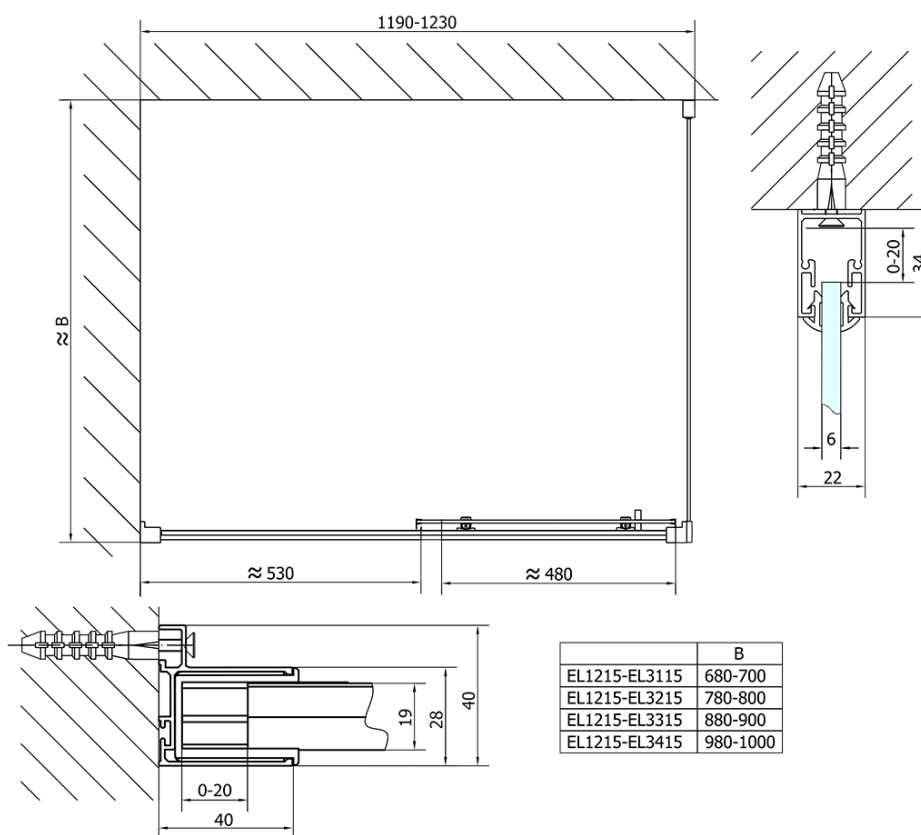

## Size

**Width:** 1200 mm

**Height:** 1900 mm

**Depth:** 700 mm

## Properties

**Profile colour:** Chrome - polished aluminum

**Shape:** Rectangular shower enclosures

**Type of opening:** Sliding door

**Opening direction:** Versatile

**Opening width:** 480 mm

**Glass colour:** TRANSPARENT glass

**Glass thickness:** 6 mm

**Properties:** Framed design

**Weight / Piece:** 58.5 kg

**Packaging:** 2 Piece

**Warranty:** 2 years

Technical sheet

	B
EL1215-EL3115	680-700
EL1215-EL3215	780-800
EL1215-EL3315	880-900
EL1215-EL3415	980-1000