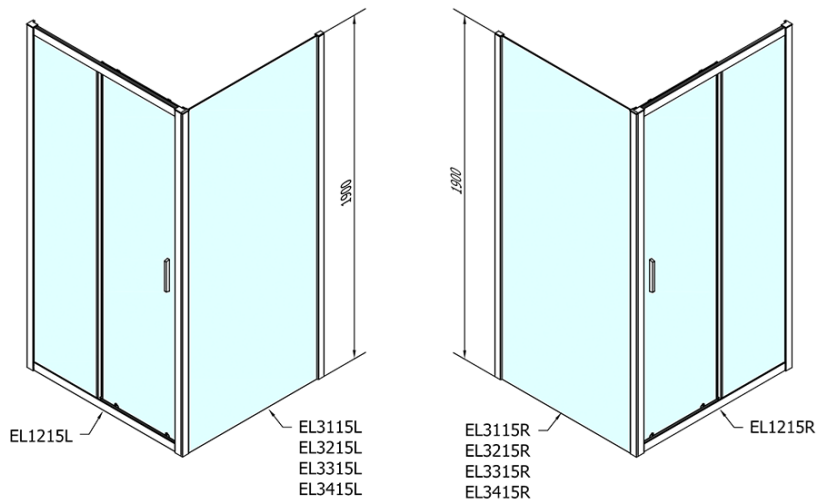

## Size

**Width:** 1200 mm

**Height:** 1900 mm

**Depth:** 700 mm

## Properties

**Profile colour:** Chrome - polished aluminum

**Shape:** Rectangular shower enclosures

**Type of opening:** Sliding door

**Opening direction:** Versatile

**Opening width:** 480 mm

**Glass colour:** TRANSPARENT glass

**Glass thickness:** 6 mm

**Properties:** Framed design

**Weight / Piece:** 58.5 kg

**Packaging:** 2 Piece

**Warranty:** 2 years

Technical sheet

	B
EL1215-EL3115	680-700
EL1215-EL3215	780-800
EL1215-EL3315	880-900
EL1215-EL3415	980-1000