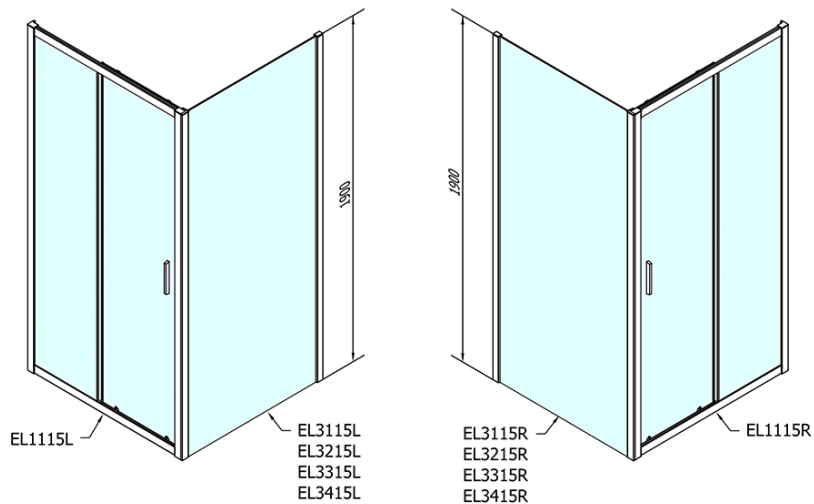

Order code: EL1115EL3115

Basic information

Brand: Polysan
Series: EASY

Size

Width: 1100 mm
Height: 1900 mm
Depth: 700 mm

Properties

Profile colour: Chrome - polished aluminum
Shape: Rectangular shower enclosures
Type of opening: Sliding door
Opening direction: Versatile
Opening width: 430 mm
Glass colour: TRANSPARENT glass
Glass thickness: 6 mm
Properties: Framed design
Weight / Piece: 55.5 kg
Packaging: 2 Piece
Warranty: 2 years

Technical sheet

	B
EL1115-EL3115	680-700
EL1115-EL3215	780-800
EL1115-EL3315	880-900
EL1115-EL3415	980-1000