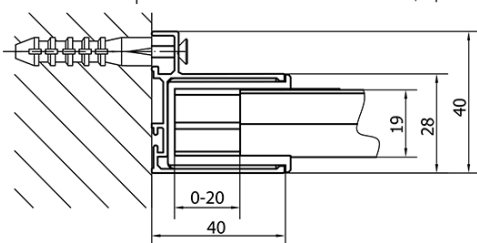

Order code: EL1115EL3115

Basic information

Brand: Polysan
Series: EASY

Size

Width: 1100 mm
Height: 1900 mm
Depth: 700 mm

Properties

Profile colour: Chrome - polished aluminum
Shape: Rectangular shower enclosures
Type of opening: Sliding door
Opening direction: Versatile
Opening width: 430 mm
Glass colour: TRANSPARENT glass
Glass thickness: 6 mm
Properties: Framed design
Weight / Piece: 55.5 kg
Packaging: 2 Piece
Warranty: 2 years

Technical sheet

	B
EL1115-EL3115	680-700
EL1115-EL3215	780-800
EL1115-EL3315	880-900
EL1115-EL3415	980-1000