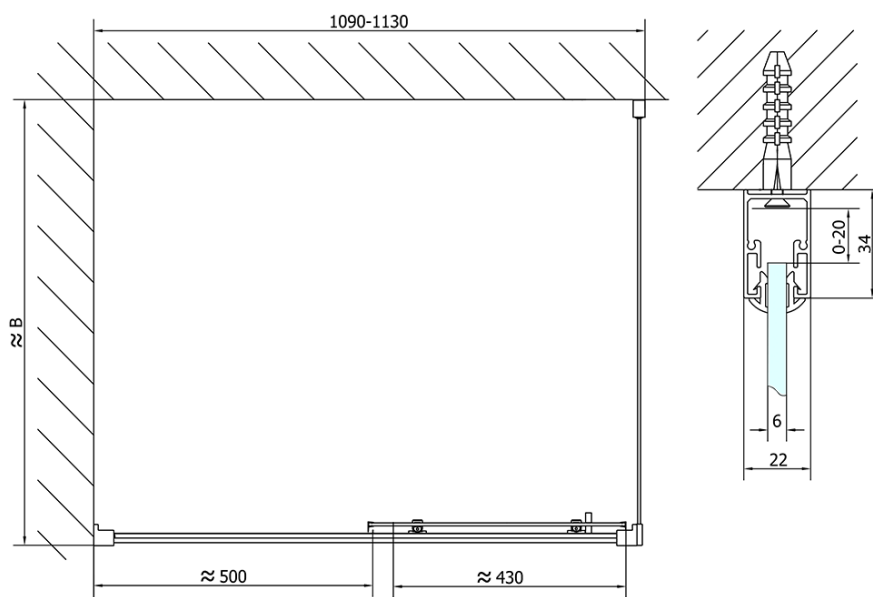

Order code: EL1115EL3115

Basic information

Brand: Polysan
Series: EASY

Size

Width: 1100 mm
Height: 1900 mm
Depth: 700 mm

Properties

Profile colour: Chrome - polished aluminum
Shape: Rectangular shower enclosures
Type of opening: Sliding door
Opening direction: Versatile
Opening width: 430 mm
Glass colour: TRANSPARENT glass
Glass thickness: 6 mm
Properties: Framed design
Weight / Piece: 55.5 kg
Packaging: 2 Piece
Warranty: 2 years

Technical sheet

	B
EL1115-EL3115	680-700
EL1115-EL3215	780-800
EL1115-EL3315	880-900
EL1115-EL3415	980-1000