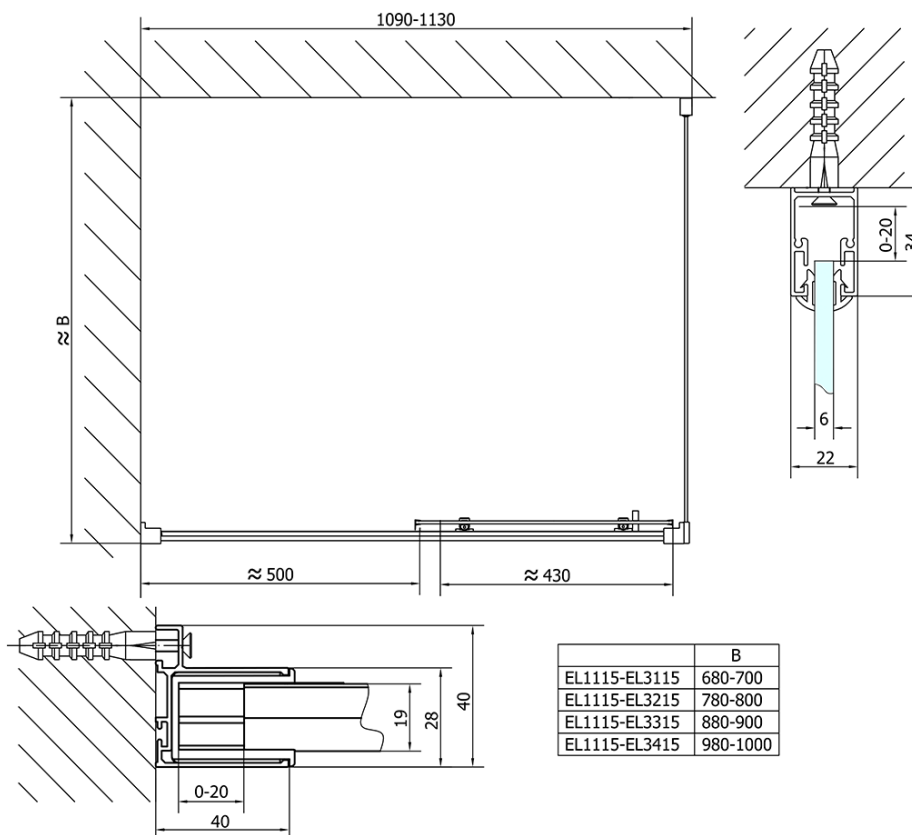

Order code: EL1115EL3115

Basic information

Brand: Polysan
Series: EASY

Size

Width: 1100 mm
Height: 1900 mm
Depth: 700 mm

Properties

Profile colour: Chrome - polished aluminum
Shape: Rectangular shower enclosures
Type of opening: Sliding door
Opening direction: Versatile
Opening width: 430 mm
Glass colour: TRANSPARENT glass
Glass thickness: 6 mm
Properties: Framed design
Weight / Piece: 55.5 kg
Packaging: 2 Piece
Warranty: 2 years

Technical sheet

EL1115L
EL3115L
EL3215L
EL3315L
EL3415L

EL3115R
EL3215R
EL3315R
EL3415R

	B
EL1115-EL3115	680-700
EL1115-EL3215	780-800
EL1115-EL3315	880-900
EL1115-EL3415	980-1000