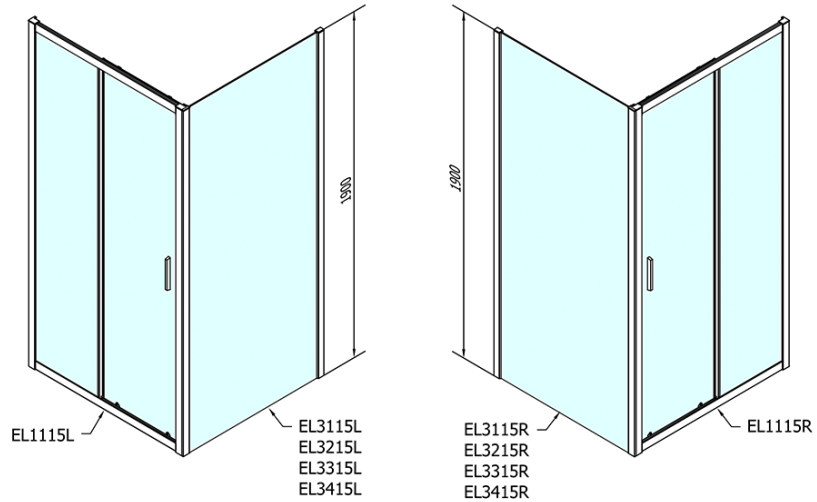

Order code: EL1115EL3115

Basic information

Brand: Polysan
Series: EASY

Size

Width: 1100 mm
Height: 1900 mm
Depth: 700 mm

Properties

Profile colour: Chrome - polished aluminum
Shape: Rectangular shower enclosures
Type of opening: Sliding door
Opening direction: Versatile
Opening width: 430 mm
Glass colour: TRANSPARENT glass
Glass thickness: 6 mm
Properties: Framed design
Weight / Piece: 55.5 kg
Packaging: 2 Piece
Warranty: 2 years

Technical sheet

EL1115L
EL3115L
EL3215L
EL3315L
EL3415L

EL3115R
EL3215R
EL3315R
EL3415R

	B
EL1115-EL3115	680-700
EL1115-EL3215	780-800
EL1115-EL3315	880-900
EL1115-EL3415	980-1000