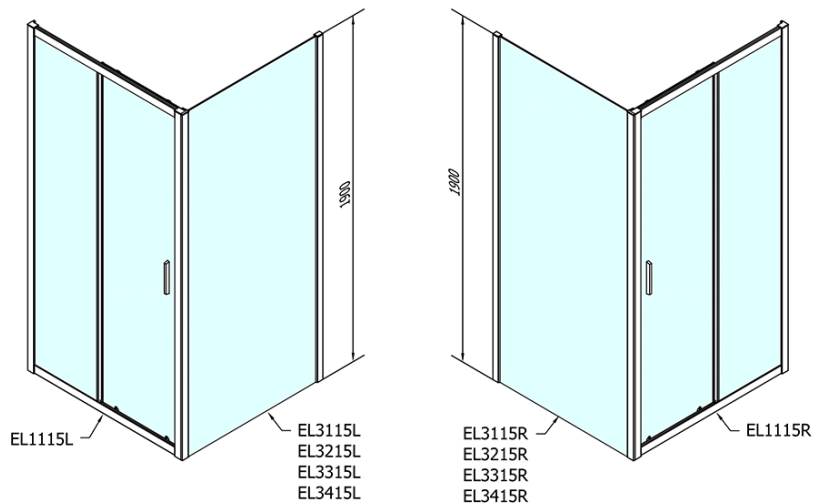

Order code: EL1115EL3115

Basic information

Brand: Polysan
Series: EASY

Size

Width: 1100 mm
Height: 1900 mm
Depth: 700 mm

Properties

Profile colour: Chrome - polished aluminum
Shape: Rectangular shower enclosures
Type of opening: Sliding door
Opening direction: Versatile
Opening width: 430 mm
Glass colour: TRANSPARENT glass
Glass thickness: 6 mm
Properties: Framed design
Weight / Piece: 55.5 kg
Packaging: 2 Piece
Warranty: 2 years

Technical sheet

EL1115L
EL3115L
EL3215L
EL3315L
EL3415L

EL1115R
EL3115R
EL3215R
EL3315R
EL3415R

	B
EL1115-EL3115	680-700
EL1115-EL3215	780-800
EL1115-EL3315	880-900
EL1115-EL3415	980-1000