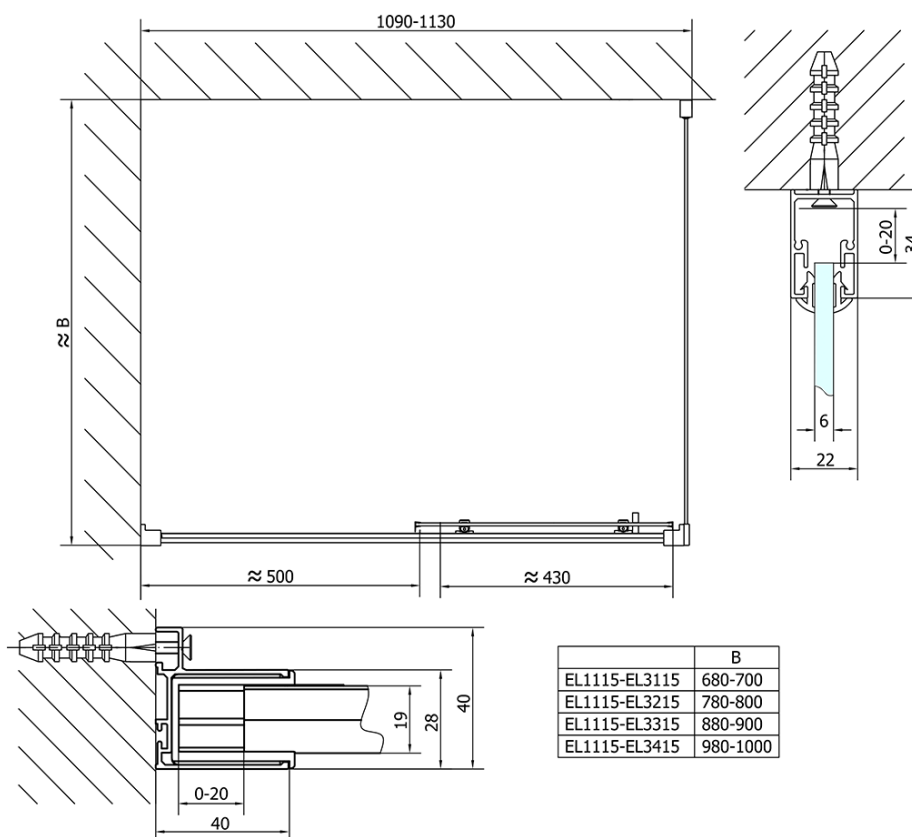

Order code: EL1115EL3115

Basic information

Brand: Polysan
Series: EASY

Size

Width: 1100 mm
Height: 1900 mm
Depth: 700 mm

Properties

Profile colour: Chrome - polished aluminum
Shape: Rectangular shower enclosures
Type of opening: Sliding door
Opening direction: Versatile
Opening width: 430 mm
Glass colour: TRANSPARENT glass
Glass thickness: 6 mm
Properties: Framed design
Weight / Piece: 55.5 kg
Packaging: 2 Piece
Warranty: 2 years

Technical sheet

EL1115L
EL3115L
EL3215L
EL3315L
EL3415L

EL1115R
EL3115R
EL3215R
EL3315R
EL3415R

	B
EL1115-EL3115	680-700
EL1115-EL3215	780-800
EL1115-EL3315	880-900
EL1115-EL3415	980-1000