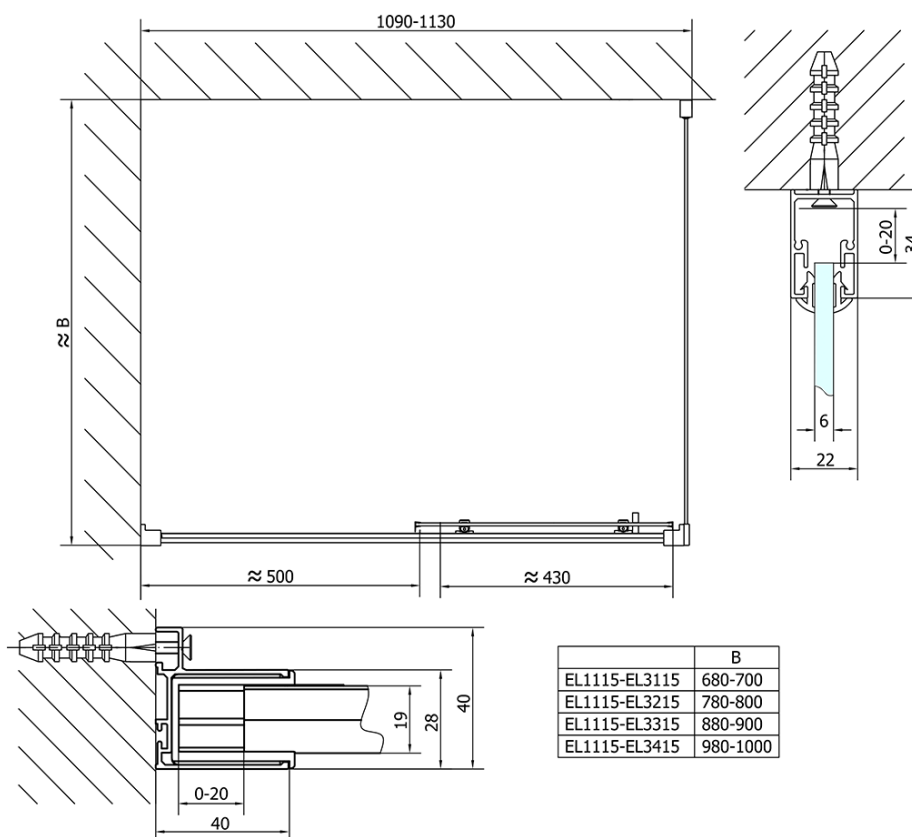

Order code: EL1115EL3115

Basic information

Brand: Polysan
Series: EASY

Size

Width: 1100 mm
Height: 1900 mm
Depth: 700 mm

Properties

Profile colour: Chrome - polished aluminum
Shape: Rectangular shower enclosures
Type of opening: Sliding door
Opening direction: Versatile
Opening width: 430 mm
Glass colour: TRANSPARENT glass
Glass thickness: 6 mm
Properties: Framed design
Weight / Piece: 55.5 kg
Packaging: 2 Piece
Warranty: 2 years

Technical sheet

EL1115L
EL3115L
EL3215L
EL3315L
EL3415L

EL3115R
EL3215R
EL3315R
EL3415R

| | B |
|---------------|----------|
| EL1115-EL3115 | 680-700 |
| EL1115-EL3215 | 780-800 |
| EL1115-EL3315 | 880-900 |
| EL1115-EL3415 | 980-1000 |