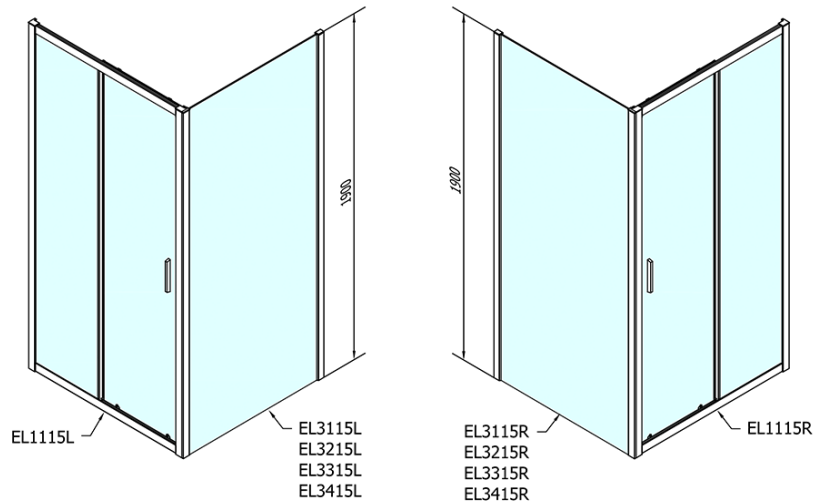

Order code: EL1115EL3115

Basic information

Brand: Polysan
Series: EASY

Size

Width: 1100 mm
Height: 1900 mm
Depth: 700 mm

Properties

Profile colour: Chrome - polished aluminum
Shape: Rectangular shower enclosures
Type of opening: Sliding door
Opening direction: Versatile
Opening width: 430 mm
Glass colour: TRANSPARENT glass
Glass thickness: 6 mm
Properties: Framed design
Weight / Piece: 55.5 kg
Packaging: 2 Piece
Warranty: 2 years

Technical sheet

EL1115L
EL3115L
EL3215L
EL3315L
EL3415L

EL3115R
EL3215R
EL3315R
EL3415R

| | B |
|---------------|----------|
| EL1115-EL3115 | 680-700 |
| EL1115-EL3215 | 780-800 |
| EL1115-EL3315 | 880-900 |
| EL1115-EL3415 | 980-1000 |