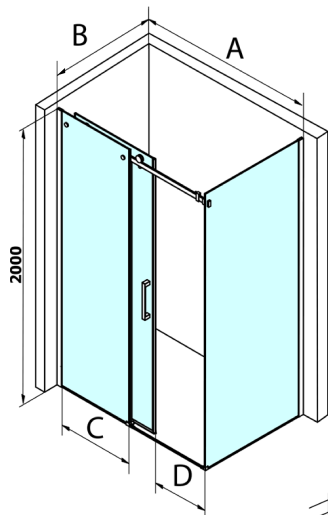

Dragon Rectangular screen 1100x1000mm L/R variant

Order code: GD4611GD7210

Size

Width: 1100 mm
 Height: 2000 mm
 Depth: 1000 mm

Properties

Warranty: 3 years

Technical sheet

MODEL	A	C	D
GD4611	1020-1110	510	420
GD4612	1120-1210	560	470
GD4613	1220-1310	610	520
GD4614	1320-1410	660	570
GD4615	1420-1510	710	620
GD4616	1520-1610	760	670

MODEL	B
GD7270	680-700
GD7280	780-800
GD7290	880-900
GD7210	980-1000