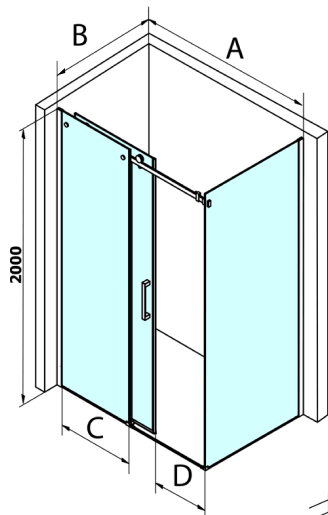

Dragon Rectangular screen 1200x900mm L/R variant

Order code: GD4612GD7290

Size

Width: 1200 mm
 Height: 2000 mm
 Depth: 900 mm

Properties

Warranty: 3 years

Technical sheet

MODEL	A	C	D
GD4611	1020-1110	510	420
GD4612	1120-1210	560	470
GD4613	1220-1310	610	520
GD4614	1320-1410	660	570
GD4615	1420-1510	710	620
GD4616	1520-1610	760	670

MODEL	B
GD7270	680-700
GD7280	780-800
GD7290	880-900
GD7210	980-1000