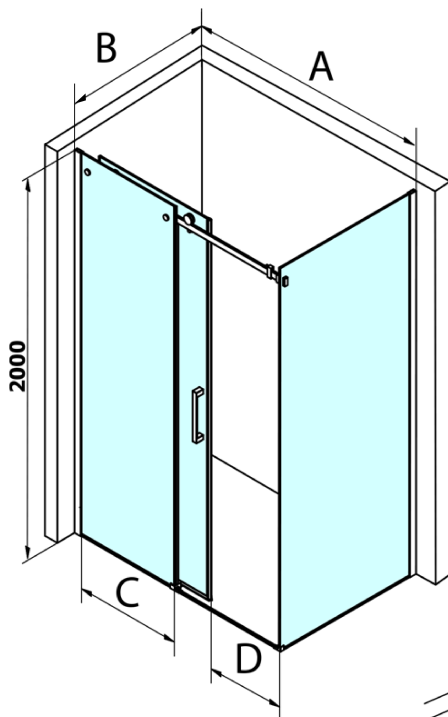

Dragon Rectangular screen 1300x800mm L/R variant

Order code: GD4613GD7280

Basic information

Brand: Gelco
Series: DRAGON

Size

Width: 1300 mm
Height: 2000 mm
Depth: 800 mm

Properties

Profile colour: Chrome - polished aluminum
Shape: Rectangular shower enclosures
Type of opening: Sliding door
Opening direction: Versatile
Opening width: 520 mm
Glass colour: TRANSPARENT glass
Glass finish: Coated glass
Glass thickness: 8 mm
Properties: Frameless design
Weight / Piece: 95.5 kg
Packaging: 2 Piece
Warranty: 3 years

Spare parts

Set of 45° magnetic seals for glass 8mm and profile , 2000mm (Order code: NDGD03)

Bottom seal for door, glass 8mm, 1000mm (Order code: NDGD02)

DRAGON handle (Order code: NDGD-MADLO)

ALTIS/ROLLS/DRAGON set of screw covers (Order code: NDAL03)

Set of vertical seals for 8/8mm glass, 2000mm (Order code: NDGD01)

Technical sheet

MODEL	A	C	D
GD4611	1020-1110	510	420
GD4612	1120-1210	560	470
GD4613	1220-1310	610	520
GD4614	1320-1410	660	570
GD4615	1420-1510	710	620
GD4616	1520-1610	760	670