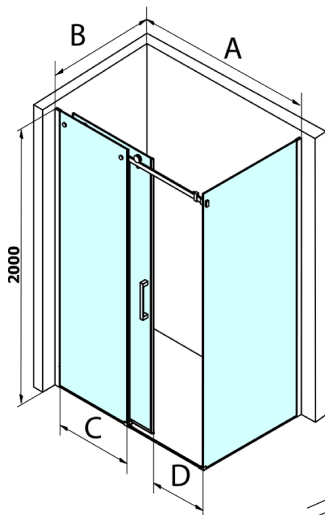

Dragon Rectangular screen 1300x800mm L/R variant

Order code: GD4613GD7280

Size

Width: 1300 mm
 Height: 2000 mm
 Depth: 800 mm

Properties

Warranty: 3 years

Technical sheet

MODEL	A	C	D
GD4611	1020-1110	510	420
GD4612	1120-1210	560	470
GD4613	1220-1310	610	520
GD4614	1320-1410	660	570
GD4615	1420-1510	710	620
GD4616	1520-1610	760	670

MODEL	B
GD7270	680-700
GD7280	780-800
GD7290	880-900
GD7210	980-1000