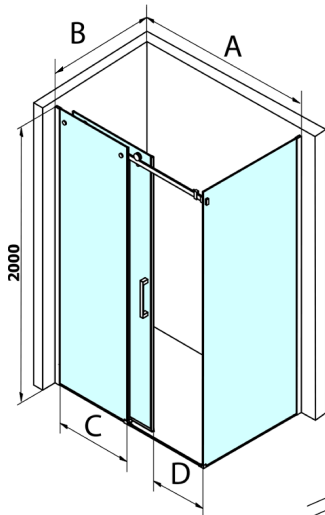

Dragon Rectangular screen 1300x800mm L/R variant

Order code: GD4613GD7280

Size

Width: 1300 mm
 Height: 2000 mm
 Depth: 800 mm

Properties

Warranty: 3 years

Technical sheet

MODEL	A	C	D
GD4611	1020-1110	510	420
GD4612	1120-1210	560	470
GD4613	1220-1310	610	520
GD4614	1320-1410	660	570
GD4615	1420-1510	710	620
GD4616	1520-1610	760	670

MODEL	B
GD7270	680-700
GD7280	780-800
GD7290	880-900
GD7210	980-1000