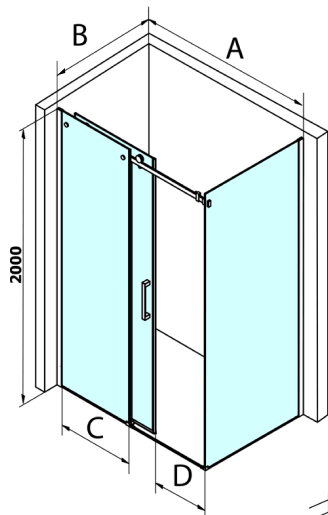

Dragon Rectangular screen 1600x700mm L/R variant

Order code: GD4616GD7270

Size

Width: 1600 mm
 Height: 2000 mm
 Depth: 700 mm

Properties

Warranty: 3 years

Technical sheet

| MODEL | A | C | D |
|--------|-----------|-----|-----|
| GD4611 | 1020-1110 | 510 | 420 |
| GD4612 | 1120-1210 | 560 | 470 |
| GD4613 | 1220-1310 | 610 | 520 |
| GD4614 | 1320-1410 | 660 | 570 |
| GD4615 | 1420-1510 | 710 | 620 |
| GD4616 | 1520-1610 | 760 | 670 |