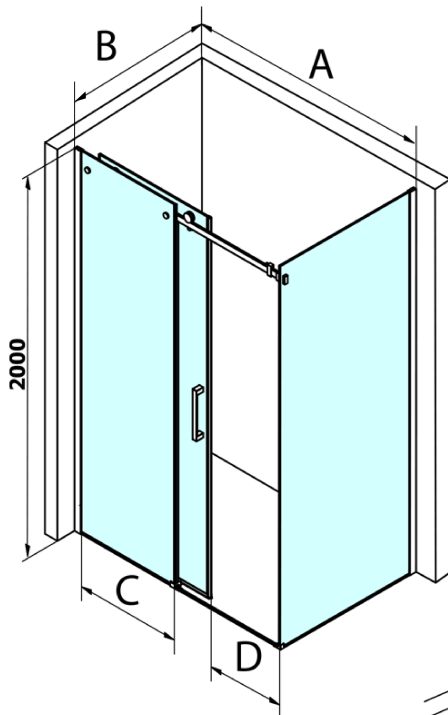

Technical sheet