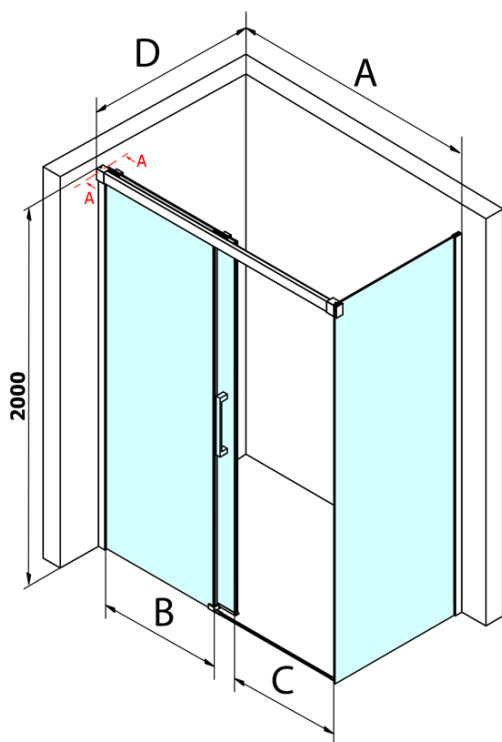

Order code: GF5014GF5001

Basic information

Brand: Gelco
Series: FONDURA

Size

Width: 1400 mm
Height: 2000 mm
Depth: 1000 mm

Properties

Profile colour: Chrome - polished aluminum
Shape: Rectangular shower enclosures
Type of opening: Sliding door
Opening direction: Versatile
Opening width: 595 mm
Glass colour: TRANSPARENT glass
Glass finish: Coated glass
Glass thickness: 8 mm
Properties: Frameless design
Weight / Piece: 100.0 kg
Packaging: 2 Piece
Warranty: 3 years

Spare parts

DRAGON, FONDURA, ALTIS bottom seal, 1000 mm (Order code: NDGD02)

Bubble seal for 8mm glass, 1963mm (Order code: NDAL02)

FONDURA handle (Order code: NDGF-MADLO)

Technical sheet

MODEL	A	B	C
GF5011	1070-1110	513	445
GF5012	1170-1210	563	495
GF5013	1270-1310	613	545
GF5014	1370-1410	663	595

MODEL	D
GF5080	780-800
GF5090	880-900
GF5001	980-1000