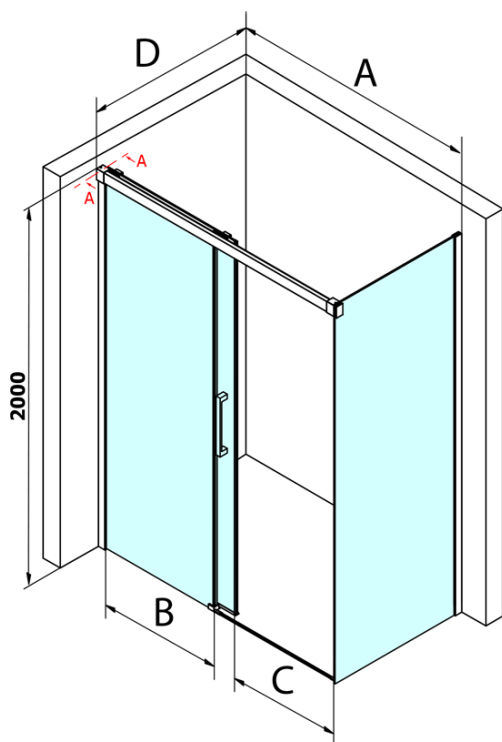

Order code: GF5014GF5080

Basic information

Brand: Gelco
Series: FONDURA

Size

Width: 1400 mm
Height: 2000 mm
Depth: 800 mm

Properties

Profile colour: Chrome - polished aluminum
Shape: Rectangular shower enclosures
Type of opening: Sliding door
Opening direction: Versatile
Opening width: 545 mm
Glass colour: TRANSPARENT glass
Glass finish: Coated glass
Glass thickness: 8 mm
Properties: Frameless design
Weight / Piece: 96.0 kg
Packaging: 2 Piece
Warranty: 3 years

Spare parts

Bottom seal for door, glass 8mm, 1000mm (Order code: NDGD02)

Bubble Seal for 8mm Glass, 1963mm (Order code: NDAL02)

FONDURA handle (Order code: NDGF-MADLO)

Technical sheet

MODEL	A	B	C
GF5011	1070-1110	513	445
GF5012	1170-1210	563	495
GF5013	1270-1310	613	545
GF5014	1370-1410	663	595

MODEL	D
GF5080	780-800
GF5090	880-900
GF5001	980-1000