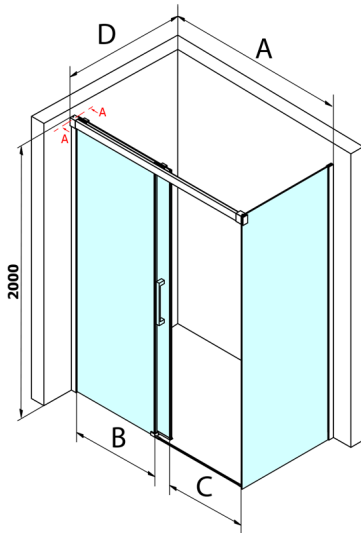

Fondura Rectangular screen 1300x1000mm L/R variant

Order code: GF5013GF5001

Size

Width: 1300 mm
 Height: 2000 mm
 Depth: 1000 mm

Properties

Warranty: 3 years

Technical sheet

MODEL	A	B	C
GF5011	1070-1110	513	445
GF5012	1170-1210	563	495
GF5013	1270-1310	613	545
GF5014	1370-1410	663	595

MODEL	D
GF5080	780-800
GF5090	880-900
GF5001	980-1000