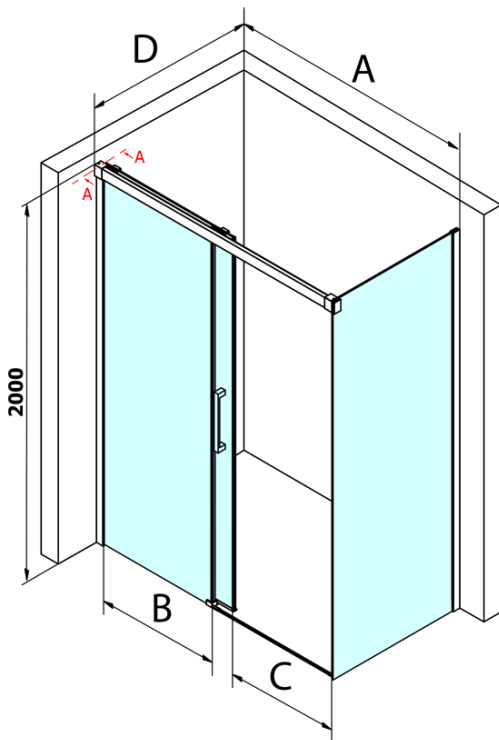

Order code: GF5012GF5001

Basic information

Brand: Gelco
Series: FONDURA

Size

Width: 1200 mm
Height: 2000 mm
Depth: 1000 mm

Properties

Profile colour: Chrome - polished aluminum
Shape: Rectangular shower enclosures
Type of opening: Sliding door
Opening direction: Versatile
Opening width: 495 mm
Glass colour: TRANSPARENT glass
Glass finish: Coated glass
Glass thickness: 8 mm
Properties: Frameless design
Weight / Piece: 96.5 kg
Packaging: 2 Piece
Warranty: 3 years

Spare parts

DRAGON, FONDURA, ALTIS bottom seal, 1000 mm (Order code: NDGD02)

Bubble seal for 8mm glass, 1963mm (Order code: NDAL02)

FONDURA handle (Order code: NDGF-MADLO)

Technical sheet

MODEL	A	B	C
GF5011	1070-1110	513	445
GF5012	1170-1210	563	495
GF5013	1270-1310	613	545
GF5014	1370-1410	663	595

MODEL	D
GF5080	780-800
GF5090	880-900
GF5001	980-1000