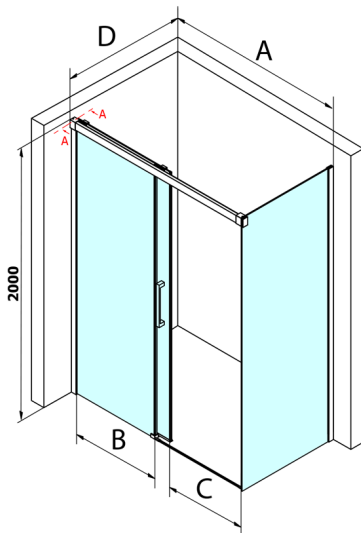

Fondura Rectangular screen 1200x1000mm L/R variant

Order code: GF5012GF5001

Size

Width: 1200 mm
 Height: 2000 mm
 Depth: 1000 mm

Properties

Warranty: 3 years

Technical sheet

MODEL	A	B	C
GF5011	1070-1110	513	445
GF5012	1170-1210	563	495
GF5013	1270-1310	613	545
GF5014	1370-1410	663	595

MODEL	D
GF5080	780-800
GF5090	880-900
GF5001	980-1000