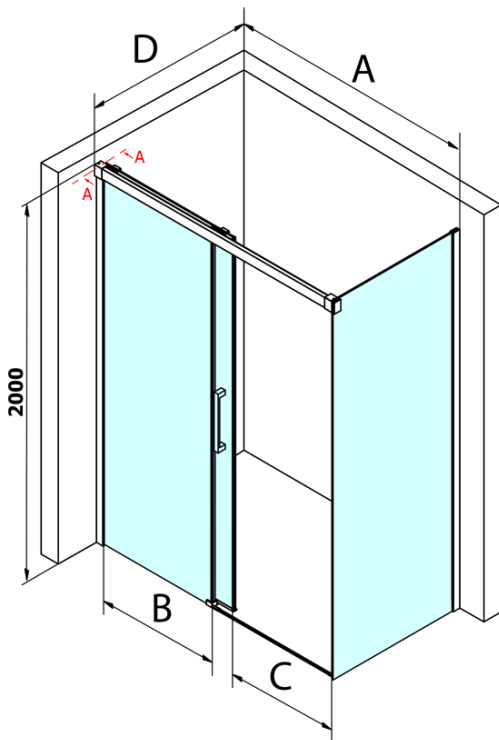

Order code: GF5012GF5090

Basic information

Brand: Gelco
Series: FONDURA

Size

Width: 1200 mm
Height: 2000 mm
Depth: 900 mm

Properties

Profile colour: Chrome - polished aluminum
Shape: Rectangular shower enclosures
Type of opening: Sliding door
Opening direction: Versatile
Opening width: 495 mm
Glass colour: TRANSPARENT glass
Glass finish: Coated glass
Glass thickness: 8 mm
Properties: Frameless design
Weight / Piece: 97.5 kg
Packaging: 2 Piece
Warranty: 3 years

Spare parts

DRAGON, FONDURA, ALTIS bottom seal, 1000 mm (Order code: NDGD02)

FONDURA seal glass/floor (Order code: NDAL02)

FONDURA handle (Order code: NDGF-MADLO)

Technical sheet

MODEL	A	B	C
GF5011	1070-1110	513	445
GF5012	1170-1210	563	495
GF5013	1270-1310	613	545
GF5014	1370-1410	663	595

MODEL	D
GF5080	780-800
GF5090	880-900
GF5001	980-1000