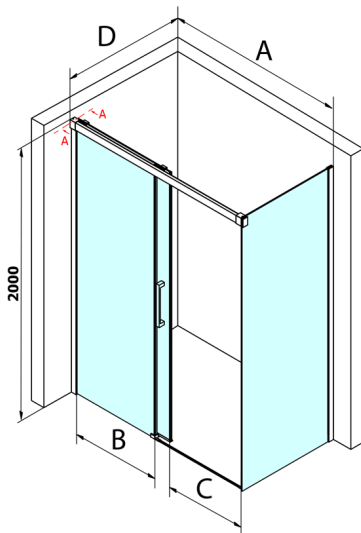

Fondura Rectangular screen 1200x800mm L/R variant

Order code: GF5012GF5080

Size

Width: 1200 mm
 Height: 2000 mm
 Depth: 800 mm

Properties

Warranty: 3 years

Technical sheet

MODEL	A	B	C
GF5011	1070-1110	513	445
GF5012	1170-1210	563	495
GF5013	1270-1310	613	545
GF5014	1370-1410	663	595

MODEL	D
GF5080	780-800
GF5090	880-900
GF5001	980-1000