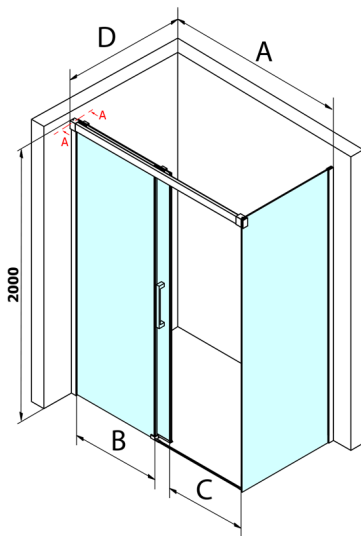

Fondura Rectangular screen 1100x1000mm L/R variant

Order code: GF5011GF5001

Size

Width: 1100 mm
 Height: 2000 mm
 Depth: 1000 mm

Properties

Warranty: 3 years

Technical sheet

MODEL	A	B	C
GF5011	1070-1110	513	445
GF5012	1170-1210	563	495
GF5013	1270-1310	613	545
GF5014	1370-1410	663	595

MODEL	D
GF5080	780-800
GF5090	880-900
GF5001	980-1000