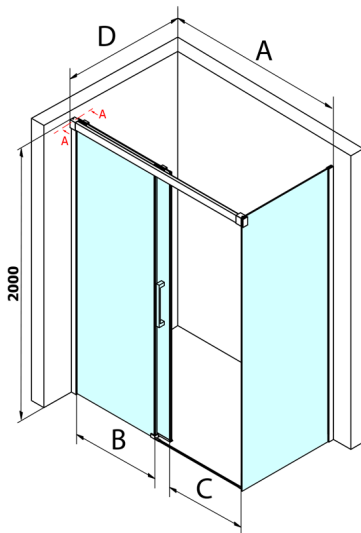

Fondura Rectangular screen 1100x900mm L/R variant

Order code: GF5011GF5090

Size

Width: 1100 mm
 Height: 2000 mm
 Depth: 900 mm

Properties

Warranty: 3 years

Technical sheet

MODEL	A	B	C
GF5011	1070-1110	513	445
GF5012	1170-1210	563	495
GF5013	1270-1310	613	545
GF5014	1370-1410	663	595

MODEL	D
GF5080	780-800
GF5090	880-900
GF5001	980-1000