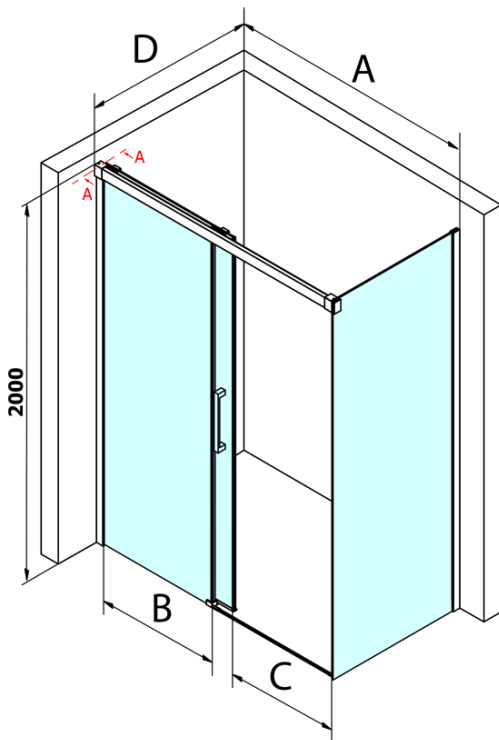

Order code: GF5011GF5080

Basic information

Brand: Gelco
Series: FONDURA

Size

Width: 1100 mm
Height: 2000 mm
Depth: 800 mm

Properties

Profile colour: Chrome - polished aluminum
Shape: Rectangular shower enclosures
Type of opening: Sliding door
Opening direction: Versatile
Opening width: 445 mm
Glass colour: TRANSPARENT glass
Glass finish: Coated glass
Glass thickness: 8 mm
Properties: Frameless design
Weight / Piece: 87.5 kg
Packaging: 2 Piece
Warranty: 3 years

Spare parts

Bottom seal for door, glass 8mm, 1000mm (Order code: NDGD02)
Bubble Seal for 8mm Glass, 1963mm (Order code: NDAL02)
FONDURA handle (Order code: NDGF-MADLO)

Technical sheet

MODEL	A	B	C
GF5011	1070-1110	513	445
GF5012	1170-1210	563	495
GF5013	1270-1310	613	545
GF5014	1370-1410	663	595

MODEL	D
GF5080	780-800
GF5090	880-900
GF5001	980-1000