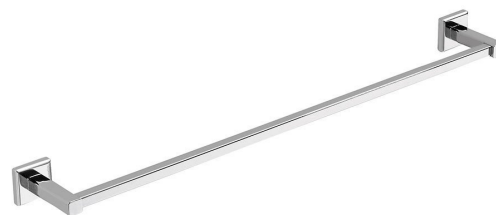

## COLORADO Towel holder 600x80mm, chrome

**Order code:** 692160

### Size

Length: 602 mm

Height: 42 mm

Depth: 77 mm

### Properties

Colour: Chrome

Material: Alloy

Warranty: 10 years