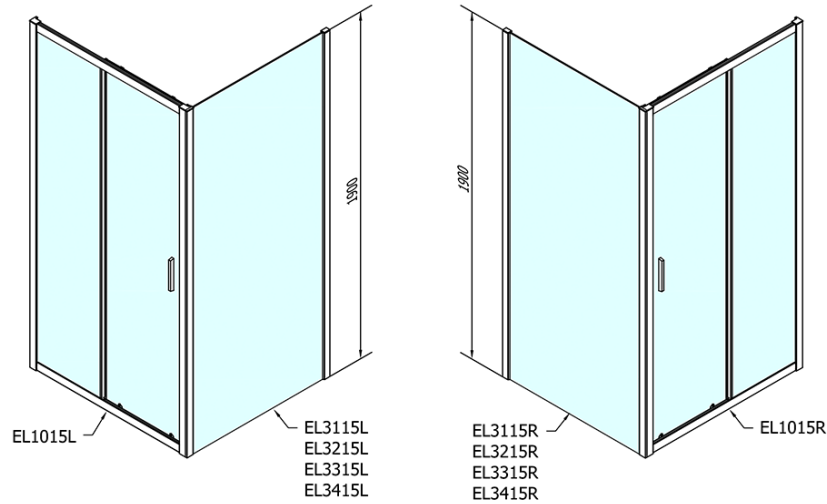

## Size

**Width:** 1000 mm

**Height:** 1900 mm

**Depth:** 900 mm

## Properties

**Profile colour:** Chrome - polished aluminum

**Shape:** Rectangular shower enclosures

**Type of opening:** Sliding door

**Opening direction:** Versatile

**Opening width:** 400 mm

**Glass colour:** TRANSPARENT glass

**Glass thickness:** 6 mm

**Properties:** Framed design

**Weight / Piece:** 58.5 kg

**Packaging:** 2 Piece

**Warranty:** 2 years

Technical sheet

	B
EL1015-EL3115	680-700
EL1015-EL3215	780-800
EL1015-EL3315	880-900
EL1015-EL3415	980-1000