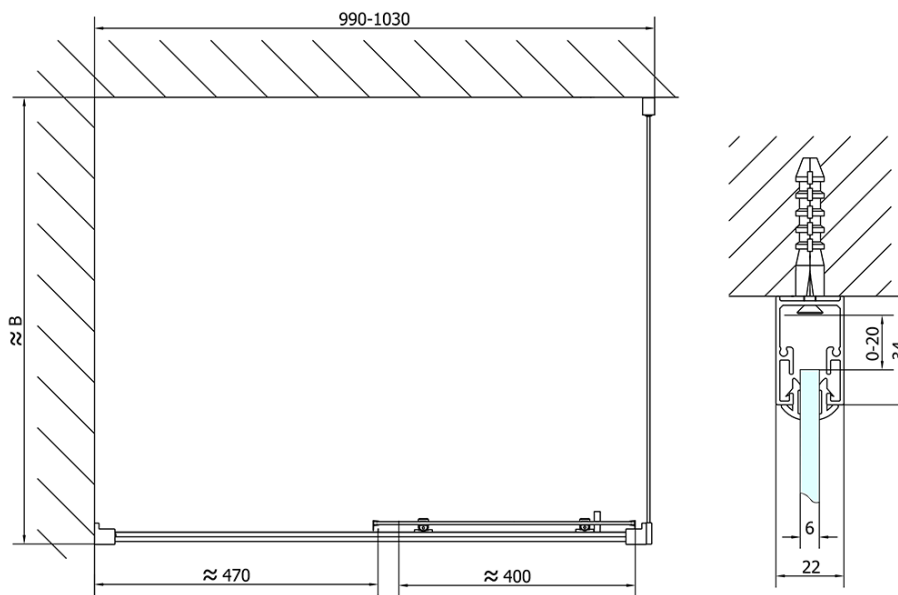

## Size

**Width:** 1000 mm

**Height:** 1900 mm

**Depth:** 900 mm

## Properties

**Profile colour:** Chrome - polished aluminum

**Shape:** Rectangular shower enclosures

**Type of opening:** Sliding door

**Opening direction:** Versatile

**Opening width:** 400 mm

**Glass colour:** TRANSPARENT glass

**Glass thickness:** 6 mm

**Properties:** Framed design

**Weight / Piece:** 58.5 kg

**Packaging:** 2 Piece

**Warranty:** 2 years

Technical sheet

	B
EL1015-EL3115	680-700
EL1015-EL3215	780-800
EL1015-EL3315	880-900
EL1015-EL3415	980-1000