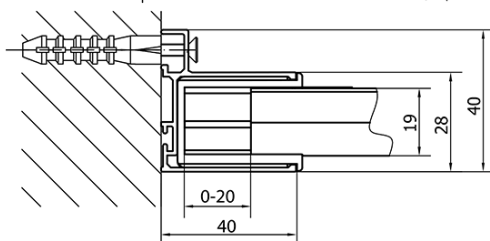

## Size

**Width:** 1000 mm

**Height:** 1900 mm

**Depth:** 900 mm

## Properties

**Profile colour:** Chrome - polished aluminum

**Shape:** Rectangular shower enclosures

**Type of opening:** Sliding door

**Opening direction:** Versatile

**Opening width:** 400 mm

**Glass colour:** TRANSPARENT glass

**Glass thickness:** 6 mm

**Properties:** Framed design

**Weight / Piece:** 58.5 kg

**Packaging:** 2 Piece

**Warranty:** 2 years

Technical sheet

	B
EL1015-EL3115	680-700
EL1015-EL3215	780-800
EL1015-EL3315	880-900
EL1015-EL3415	980-1000