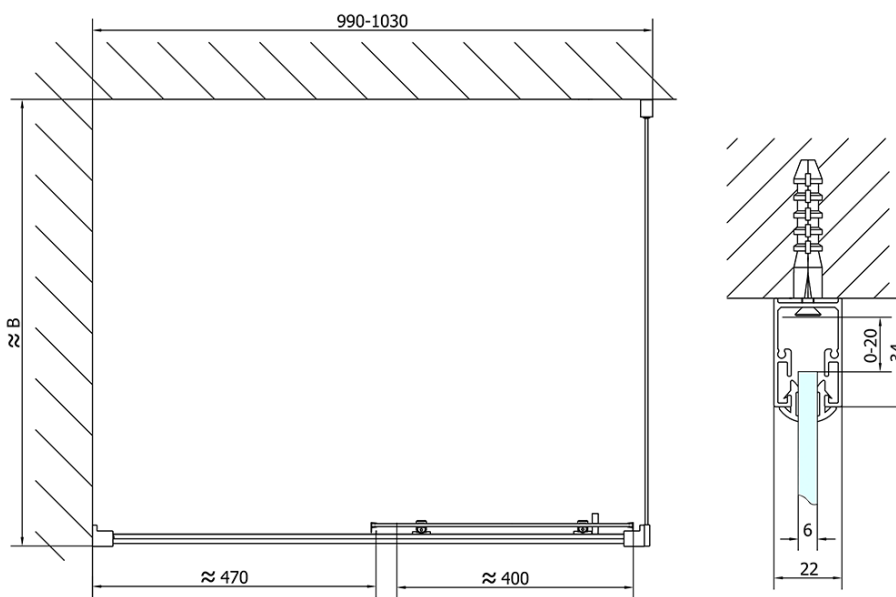

Order code: EL1015EL3315

Basic information

Brand: Polysan
Series: EASY

Size

Width: 1000 mm
Height: 1900 mm
Depth: 900 mm

Properties

Profile colour: Chrome - polished aluminum
Shape: Rectangular shower enclosures
Type of opening: Sliding door
Opening direction: Versatile
Opening width: 400 mm
Glass colour: TRANSPARENT glass
Glass thickness: 6 mm
Properties: Framed design
Weight / Piece: 58.5 kg
Packaging: 2 Piece
Warranty: 2 years

Technical sheet

	B
EL1015-EL3115	680-700
EL1015-EL3215	780-800
EL1015-EL3315	880-900
EL1015-EL3415	980-1000