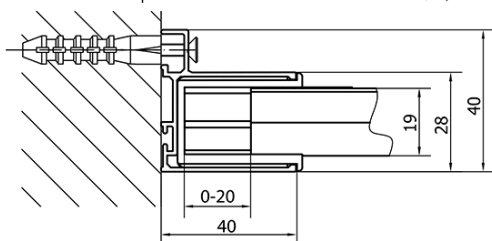

Order code: EL1015EL3315

Basic information

Brand: Polysan
Series: EASY

Size

Width: 1000 mm
Height: 1900 mm
Depth: 900 mm

Properties

Profile colour: Chrome - polished aluminum
Shape: Rectangular shower enclosures
Type of opening: Sliding door
Opening direction: Versatile
Opening width: 400 mm
Glass colour: TRANSPARENT glass
Glass thickness: 6 mm
Properties: Framed design
Weight / Piece: 58.5 kg
Packaging: 2 Piece
Warranty: 2 years

Technical sheet

	B
EL1015-EL3115	680-700
EL1015-EL3215	780-800
EL1015-EL3315	880-900
EL1015-EL3415	980-1000