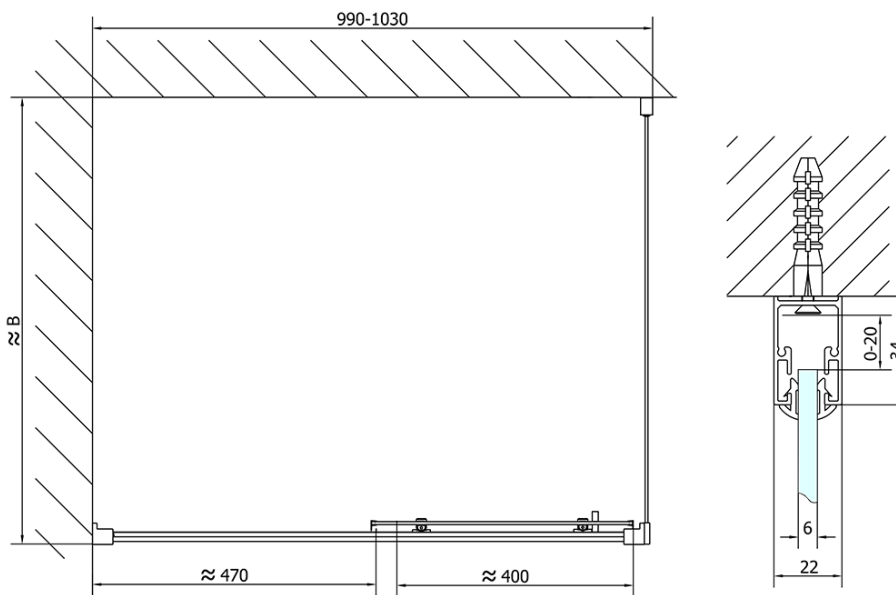

## Size

**Width:** 1000 mm  
**Height:** 1900 mm  
**Depth:** 900 mm

## Properties

**Profile colour:** Chrome - polished aluminum  
**Shape:** Rectangular shower enclosures  
**Type of opening:** Sliding door  
**Opening direction:** Versatile  
**Opening width:** 400 mm  
**Glass colour:** TRANSPARENT glass  
**Glass thickness:** 6 mm  
**Properties:** Framed design  
**Weight / Piece:** 58.5 kg  
**Packaging:** 2 Piece  
**Warranty:** 2 years

Technical sheet

	B
EL1015-EL3115	680-700
EL1015-EL3215	780-800
EL1015-EL3315	880-900
EL1015-EL3415	980-1000