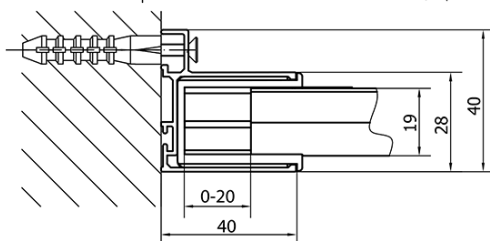

Technical sheet

	B
EL1015-EL3115	680-700
EL1015-EL3215	780-800
EL1015-EL3315	880-900
EL1015-EL3415	980-1000