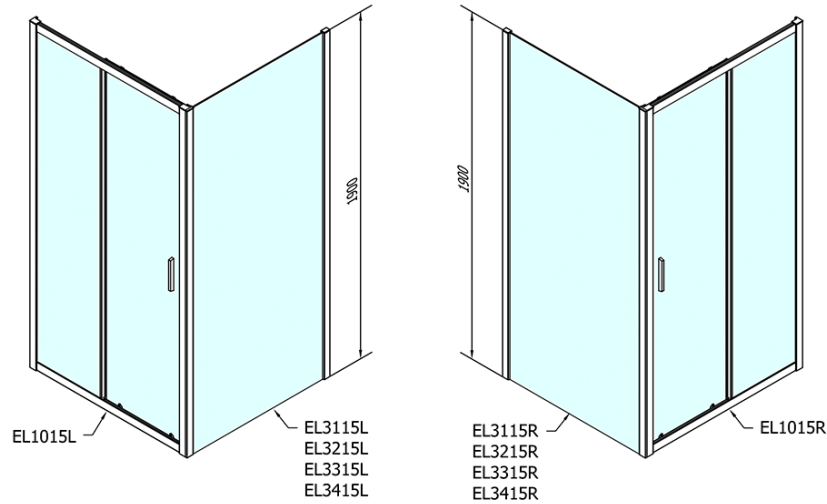

## Size

**Width:** 1000 mm  
**Height:** 1900 mm  
**Depth:** 900 mm

## Properties

**Profile colour:** Chrome - polished aluminum  
**Shape:** Rectangular shower enclosures  
**Type of opening:** Sliding door  
**Opening direction:** Versatile  
**Opening width:** 400 mm  
**Glass colour:** TRANSPARENT glass  
**Glass thickness:** 6 mm  
**Properties:** Framed design  
**Weight / Piece:** 58.5 kg  
**Packaging:** 2 Piece  
**Warranty:** 2 years

Technical sheet

	B
EL1015-EL3115	680-700
EL1015-EL3215	780-800
EL1015-EL3315	880-900
EL1015-EL3415	980-1000