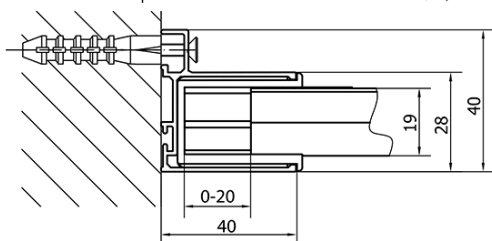

Technical sheet

	B
EL1015-EL3115	680-700
EL1015-EL3215	780-800
EL1015-EL3315	880-900
EL1015-EL3415	980-1000