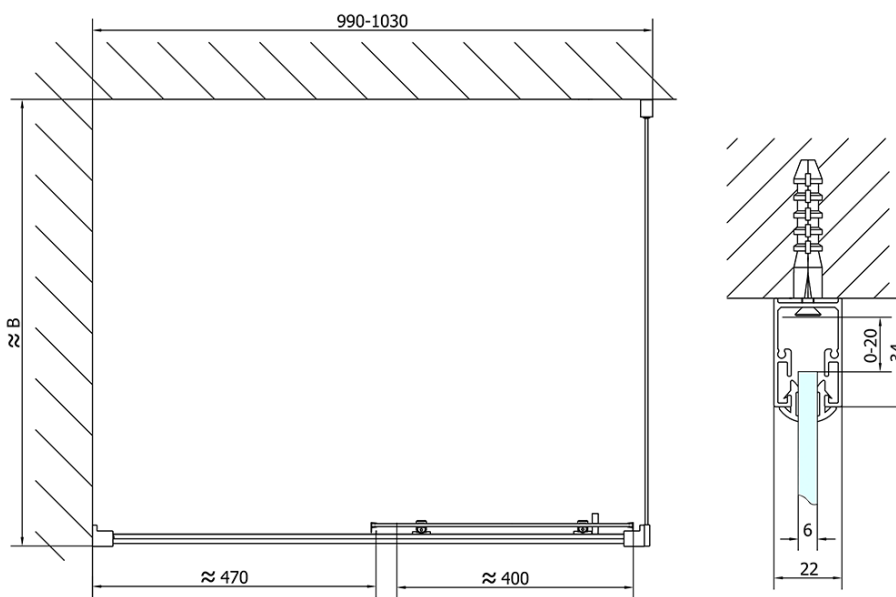

## Size

**Width:** 1000 mm  
**Height:** 1900 mm  
**Depth:** 900 mm

## Properties

**Profile colour:** Chrome - polished aluminum  
**Shape:** Rectangular shower enclosures  
**Type of opening:** Sliding door  
**Opening direction:** Versatile  
**Opening width:** 400 mm  
**Glass colour:** TRANSPARENT glass  
**Glass thickness:** 6 mm  
**Properties:** Framed design  
**Weight / Piece:** 58.5 kg  
**Packaging:** 2 Piece  
**Warranty:** 2 years

Technical sheet

	B
EL1015-EL3115	680-700
EL1015-EL3215	780-800
EL1015-EL3315	880-900
EL1015-EL3415	980-1000