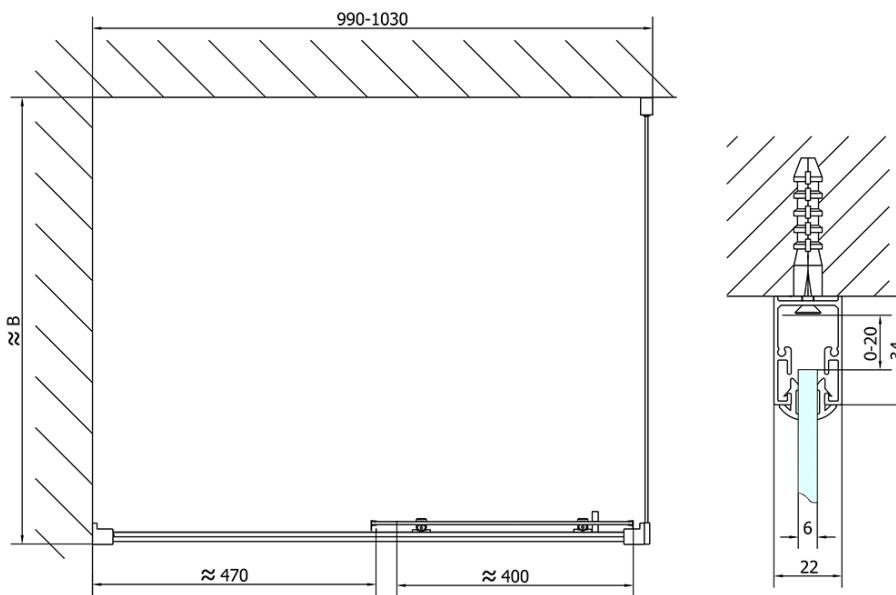

Order code: EL1015EL3215

Basic information

Brand: Polysan

Series: EASY

Size

Width: 1000 mm

Height: 1900 mm

Depth: 800 mm

Properties

Profile colour: Chrome - polished aluminum

Shape: Rectangular shower enclosures

Type of opening: Sliding door

Opening direction: Versatile

Opening width: 400 mm

Glass colour: TRANSPARENT glass

Glass thickness: 6 mm

Properties: Framed design

Weight / Piece: 55.5 kg

Packaging: 2 Piece

Warranty: 2 years

Technical sheet

	B
EL1015-EL3115	680-700
EL1015-EL3215	780-800
EL1015-EL3315	880-900
EL1015-EL3415	980-1000