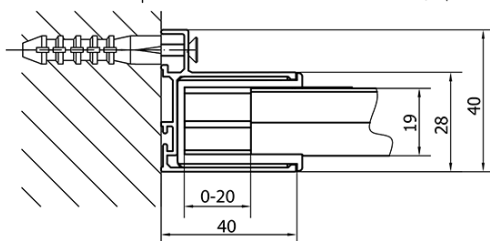

Properties

Profile colour: Chrome - polished aluminum

Shape: Rectangular shower enclosures

Type of opening: Sliding door

Opening direction: Versatile

Opening width: 400 mm

Glass colour: TRANSPARENT glass

Glass thickness: 6 mm

Properties: Framed design

Weight / Piece: 55.5 kg

Packaging: 2 Piece

Warranty: 2 years

Technical sheet

	B
EL1015-EL3115	680-700
EL1015-EL3215	780-800
EL1015-EL3315	880-900
EL1015-EL3415	980-1000