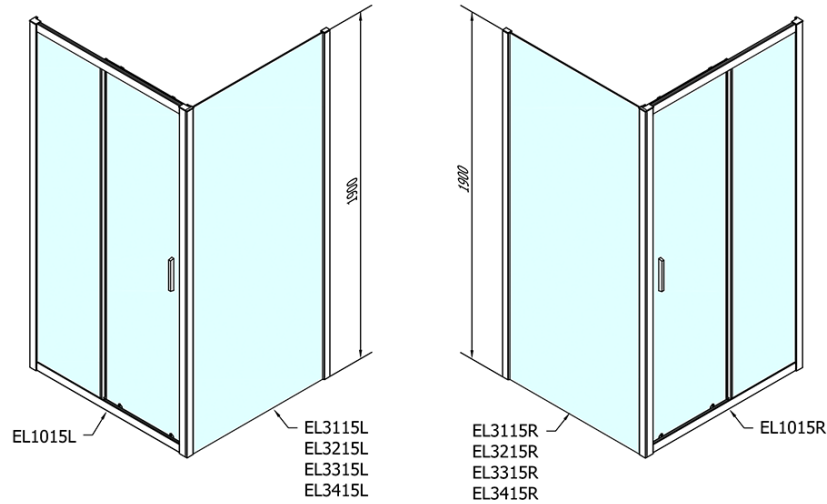

Order code: EL1015EL3215

Basic information

Brand: Polysan

Series: EASY

Size

Width: 1000 mm

Height: 1900 mm

Depth: 800 mm

Properties

Profile colour: Chrome - polished aluminum

Shape: Rectangular shower enclosures

Type of opening: Sliding door

Opening direction: Versatile

Opening width: 400 mm

Glass colour: TRANSPARENT glass

Glass thickness: 6 mm

Properties: Framed design

Weight / Piece: 55.5 kg

Packaging: 2 Piece

Warranty: 2 years

Technical sheet

	B
EL1015-EL3115	680-700
EL1015-EL3215	780-800
EL1015-EL3315	880-900
EL1015-EL3415	980-1000